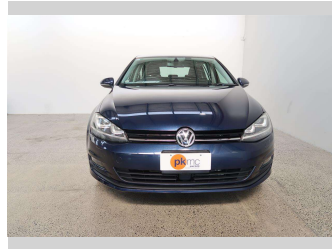

2014 Volkswagen Golf 1.2TSI

Purchase Price

\$16,990

Includes GST
Excludes on-road costs of \$550

Finance may be available on this vehicle. Ask one of our friendly staff for more information.

Gain peace of mind with Mechanical Breakdown Insurance. **Ask us how.**

Body Style

5 door, Hatchback

Odometer

18,560 km

Engine

1200 cc, Internal Combustion

Fuel Type

Petrol