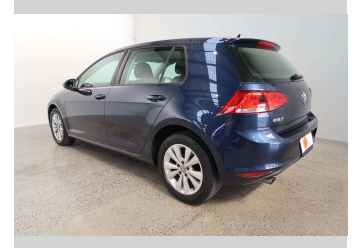

2014 Volkswagen Golf 1.2TSI

Purchase Price

\$16,990

Includes GST
Excludes on-road costs of \$550

Finance may be available on this vehicle. Ask one of our friendly staff for more information.

Gain peace of mind with Mechanical Breakdown Insurance. **Ask us how.**

Body Style

5 door, Hatchback

Odometer

18,560 km

Engine

1200 cc, Internal Combustion

Fuel Type

Petrol