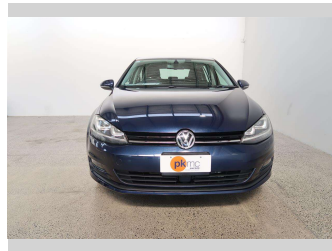

2014 Volkswagen Golf 1.2TSI

Purchase Price **\$16,990**

Includes GST
Excludes on-road costs of \$550

Finance may be available on this vehicle. Ask one of our friendly staff for more information.

Gain peace of mind with Mechanical Breakdown Insurance. **Ask us how.**

Body Style
5 door, Hatchback

Odometer
18,560 km

Engine
1200 cc, Internal Combustion

Fuel Type
Petrol

Transmission
Automatic

Wheels
-

VIN
WVWZZZAUZEW391739

Interior
Charcoal

Safety

Based on 2023 UCSR rating for 13-20 models

Reg No.
-

Ext Colour
dark blue

History
-

Seats
5 seats, Cloth

CO2 Emissions
★★★★☆
132 grams/km

Energy Economy
★★★★☆☆