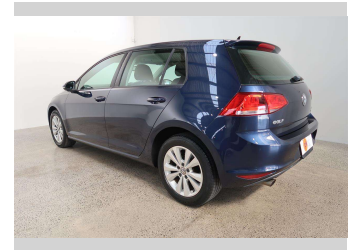

2014 Volkswagen Golf 1.2TSI

Purchase Price **\$16,990**

Includes GST
Excludes on-road costs of \$550

Finance may be available on this vehicle. Ask one of our friendly staff for more information.

Gain peace of mind with Mechanical Breakdown Insurance. **Ask us how.**

Body Style
5 door, Hatchback

Odometer
18,560 km

Engine
1200 cc, Internal Combustion

Fuel Type
Petrol

Transmission
Automatic

Wheels
-

VIN
WVWZZZAUZEW391739

Interior
Charcoal

Safety

Based on 2023 UCSR rating for 13-20 models

Reg No.
-

Ext Colour
dark blue

History
-

Seats
5 seats, Cloth

CO2 Emissions
★★★★☆
132 grams/km

Energy Economy
★★★★☆☆