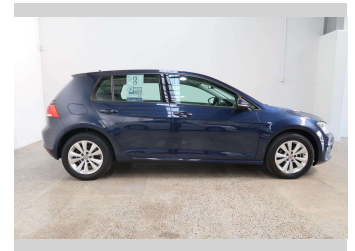

2014 Volkswagen Golf 1.2TSI

Purchase Price **\$16,990**

Includes GST
Excludes on-road costs of \$550

Finance may be available on this vehicle. Ask one of our friendly staff for more information.

Gain peace of mind with Mechanical Breakdown Insurance. **Ask us how.**

Body Style
5 door, Hatchback

Odometer
18,560 km

Engine
1200 cc, Internal Combustion

Fuel Type
Petrol

Transmission
Automatic

Wheels
-

VIN
WVWZZZAUZEW391739

Interior
Charcoal

Safety

Based on 2023 UCSR rating for 13-20 models

Reg No.
-

Ext Colour
dark blue

History
-

Seats
5 seats, Cloth

CO2 Emissions
★★★★☆
132 grams/km

Energy Economy
★★★★☆☆