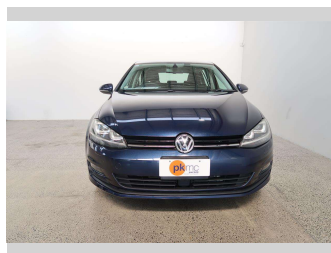

2014 Volkswagen Golf 1.2TSI

Purchase Price

$16,990

Includes GST
Excludes on-road costs of $550

Finance may be available on this vehicle. Ask one of our friendly staff for more information.

Gain peace of mind with Mechanical Breakdown Insurance. **Ask us how.**

Top features

- » ABS Braking
- » Air Bag x 4
- » Air Conditioning
- » Alloy Wheels
- » Bluetooth
- » Central Locking
- » Central Locking
- » Child seat anchor poin...
- » Climate Control
- » Cruise Control
- » Electric Mirrors (Retr...
- » Factory Alloy Wheels
- » Power Steer
- » Power Windows
- » Radio
- » Rear Wiper
- » Remote Lock
- » Traction Control

Body Style

5 door, Hatchback

Odometer

18,560 km

Engine

1200 cc, Internal Combustion

Fuel Type

Petrol

Transmission

Automatic

Wheels

-

VIN

WVWZZZAUZEW391739

Interior

Charcoal

Safety

Based on 2023 UCSR rating for 13-20 models

Reg No.

-

Ext Colour

dark blue

History

-

Seats

5 seats, Cloth

CO2 Emissions

★★★★☆

132 grams/km

Energy Economy

★★★★☆☆

**Annual fuel cost of $2,230
5.7L per 100km**

Cost per year is an estimate based on petrol price of $2.80 per litre and an average distance of 14000 km. Emissions and Energy Economy figures standardised to 3P WLTP.

Stock ID: 4639

Paul Kelly Motor Company | Phone 03 377 8500 | Email 30@paulkelly.co.nz
30 Moorhouse Avenue, Addington, Christchurch 8011
www.paulkelly.co.nz