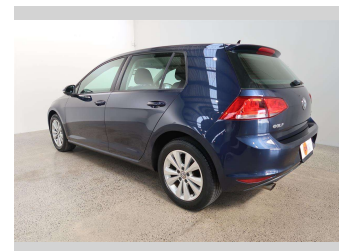

2014 Volkswagen Golf 1.2TSI

Purchase Price

$16,990

Includes GST
Excludes on-road costs of $550

Finance may be available on this vehicle. Ask one of our friendly staff for more information.

Gain peace of mind with Mechanical Breakdown Insurance. **Ask us how.**

Top features

- » ABS Braking
- » Air Bag x 4
- » Air Conditioning
- » Alloy Wheels
- » Bluetooth
- » Central Locking
- » Central Locking
- » Child seat anchor poin...
- » Climate Control
- » Cruise Control
- » Electric Mirrors (Retr...
- » Factory Alloy Wheels
- » Power Steer
- » Power Windows
- » Radio
- » Rear Wiper
- » Remote Lock
- » Traction Control

Body Style

5 door, Hatchback

Odometer

18,560 km

Engine

1200 cc, Internal Combustion

Fuel Type

Petrol

Transmission

Automatic

Wheels

-

VIN

WVWZZZAUZEW391739

Interior

Charcoal

Safety

Based on 2023 UCSR rating for 13-20 models

Reg No.

-

Ext Colour

dark blue

History

-

Seats

5 seats, Cloth

CO2 Emissions

★★★★☆

132 grams/km

Energy Economy

★★★★☆☆

**Annual fuel cost of $2,230
5.7L per 100km**

Cost per year is an estimate based on petrol price of $2.80 per litre and an average distance of 14000 km. Emissions and Energy Economy figures standardised to 3P WLTP.

Stock ID: 4639

Paul Kelly Motor Company | Phone 03 377 8500 | Email 30@paulkelly.co.nz
30 Moorhouse Avenue, Addington, Christchurch 8011
www.paulkelly.co.nz