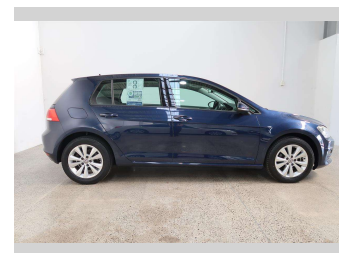

2014 Volkswagen Golf 1.2TSI

Purchase Price

$16,990

Includes GST
Excludes on-road costs of $550

Finance may be available on this vehicle. Ask one of our friendly staff for more information.

Gain peace of mind with Mechanical Breakdown Insurance. **Ask us how.**

Top features

- » ABS Braking
- » Air Bag x 4
- » Air Conditioning
- » Alloy Wheels
- » Bluetooth
- » Central Locking
- » Central Locking
- » Child seat anchor poin...
- » Climate Control
- » Cruise Control
- » Electric Mirrors (Retr...
- » Factory Alloy Wheels
- » Power Steer
- » Power Windows
- » Radio
- » Rear Wiper
- » Remote Lock
- » Traction Control

Body Style

5 door, Hatchback

Odometer

18,560 km

Engine

1200 cc, Internal Combustion

Fuel Type

Petrol

Transmission

Automatic

Wheels

-

VIN

WVWZZZAUZEW391739

Interior

Charcoal

Safety

Based on 2023 UCSR rating for 13-20 models

Reg No.

-

Ext Colour

dark blue

History

-

Seats

5 seats, Cloth

CO2 Emissions

★★★★☆

132 grams/km

Energy Economy

★★★★☆☆

**Annual fuel cost of $2,230
5.7L per 100km**

Cost per year is an estimate based on petrol price of $2.80 per litre and an average distance of 14000 km. Emissions and Energy Economy figures standardised to 3P WLTP.

Stock ID: 4639

Paul Kelly Motor Company | Phone 03 377 8500 | Email 30@paulkelly.co.nz
30 Moorhouse Avenue, Addington, Christchurch 8011
www.paulkelly.co.nz