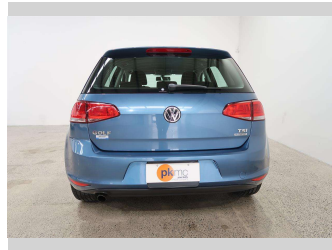

2013 Volkswagen Golf 1.2TSI COM

Purchase Price **$13,990**

Includes GST
Excludes on-road costs of $550

Finance may be available on this vehicle. Ask one of our friendly staff for more information.

Gain peace of mind with Mechanical Breakdown Insurance. **Ask us how.**

1. **Top features**
2. » Air Bag x 9
   - » Air Conditioning
   - » Anti Lock Braking Syst...
   - » Bluetooth
   - » CD Player
   - » Central Locking
   - » Central Locking
   - » Child seat anchor poin...
   - » Climate Control
   - » Cruise Control
   - » Face Lift Model
   - » Factory Alloy Wheels
   - » Fog Lights
   - » Paddle Shift
   - » Power Steer
   - » Power Windows
   - » Radio
   - » Rear Wiper

Body Style
5 door, Hatchback

Odometer
88,900 km

Engine
1200 cc, Internal Combustion

Fuel Type
Petrol

Transmission
Automatic, Front Wheel

Wheels
Factory Alloys

VIN
WVWZZZAUZEW075793

Interior
-

Safety

Based on 2023 UCSR rating for 13-20 models

Reg No.
-

Ext Colour
Blue

History
-

Seats
5 seats

CO2 Emissions
★★★★☆
132 grams/km

Energy Economy
★★★★☆☆
Annual fuel cost of $2,230
5.7L per 100km

Cost per year is an estimate based on petrol price of $2.80 per litre and an average distance of 14000 km. Emissions and Energy Economy figures standardised to 3P WLTP.

Stock ID: 4466

Paul Kelly Motor Company | Phone 03 377 8500 | Email 30@paulkelly.co.nz
30 Moorhouse Avenue, Addington, Christchurch 8011
www.paulkelly.co.nz