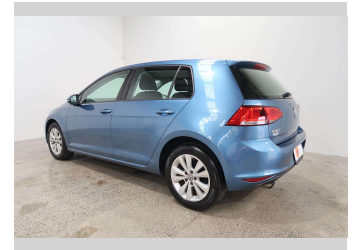

2013 Volkswagen Golf 1.2TSI COM

Purchase Price **$13,990**

Includes GST
Excludes on-road costs of $550

Finance may be available on this vehicle. Ask one of our friendly staff for more information.

Gain peace of mind with Mechanical Breakdown Insurance. **Ask us how.**

1. **Top features**
2. » Air Bag x 9
   - » Air Conditioning
   - » Anti Lock Braking Syst...
   - » Bluetooth
   - » CD Player
   - » Central Locking
   - » Central Locking
   - » Child seat anchor poin...
   - » Climate Control
   - » Cruise Control
   - » Face Lift Model
   - » Factory Alloy Wheels
   - » Fog Lights
   - » Paddle Shift
   - » Power Steer
   - » Power Windows
   - » Radio
   - » Rear Wiper

Body Style
5 door, Hatchback

Odometer
88,900 km

Engine
1200 cc, Internal Combustion

Fuel Type
Petrol

Transmission
Automatic, Front Wheel

Wheels
Factory Alloys

VIN
WVWZZZAUZEW075793

Interior
-

Safety

Based on 2023 UCSR rating for 13-20 models

Reg No.
-

Ext Colour
Blue

History
-

Seats
5 seats

CO2 Emissions
★★★★☆
132 grams/km

Energy Economy
★★★★☆☆
Annual fuel cost of $2,230
5.7L per 100km

Cost per year is an estimate based on petrol price of $2.80 per litre and an average distance of 14000 km. Emissions and Energy Economy figures standardised to 3P WLTP.

Stock ID: 4466

Paul Kelly Motor Company | Phone 03 377 8500 | Email 30@paulkelly.co.nz
30 Moorhouse Avenue, Addington, Christchurch 8011
www.paulkelly.co.nz