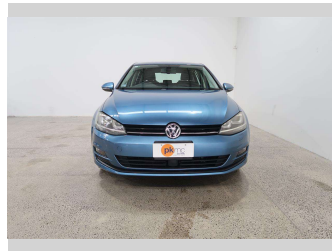

2013 Volkswagen Golf 1.2TSI COM

Purchase Price **$13,990**

Includes GST
Excludes on-road costs of $550

Finance may be available on this vehicle. Ask one of our friendly staff for more information.

Gain peace of mind with Mechanical Breakdown Insurance. **Ask us how.**

1. **Top features**
2. » Air Bag x 9
   - » Air Conditioning
   - » Anti Lock Braking Syst...
   - » Bluetooth
   - » CD Player
   - » Central Locking
   - » Central Locking
   - » Child seat anchor poin...
   - » Climate Control
   - » Cruise Control
   - » Face Lift Model
   - » Factory Alloy Wheels
   - » Fog Lights
   - » Paddle Shift
   - » Power Steer
   - » Power Windows
   - » Radio
   - » Rear Wiper

Body Style
5 door, Hatchback

Odometer
88,900 km

Engine
1200 cc, Internal Combustion

Fuel Type
Petrol

Transmission
Automatic, Front Wheel

Wheels
Factory Alloys

VIN
WVWZZZAUZEW075793

Interior
-

Safety

Based on 2023 UCSR rating for 13-20 models

Reg No.
-

Ext Colour
Blue

History
-

Seats
5 seats

CO2 Emissions
★★★★☆
132 grams/km

Energy Economy
★★★★☆☆
Annual fuel cost of $2,230
5.7L per 100km

Cost per year is an estimate based on petrol price of $2.80 per litre and an average distance of 14000 km. Emissions and Energy Economy figures standardised to 3P WLTP.

Stock ID: 4466

Paul Kelly Motor Company | Phone 03 377 8500 | Email 30@paulkelly.co.nz
30 Moorhouse Avenue, Addington, Christchurch 8011
www.paulkelly.co.nz