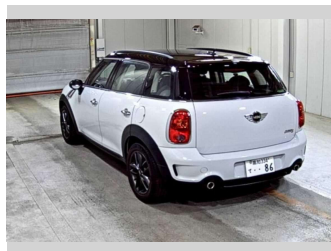

2012 Mini Cooper S Crossover

Purchase Price **\$14,990**

Includes GST
Excludes on-road costs of \$550

Finance may be available on this vehicle. Ask one of our friendly staff for more information.

Gain peace of mind with Mechanical Breakdown Insurance. **Ask us how.**

Top features

- » ESC

Body Style
5 door, Hatchback

Odometer
81,625 km

Engine
1600 cc, Internal Combustion

Fuel Type
Petrol

Transmission
Automatic

Wheels
-