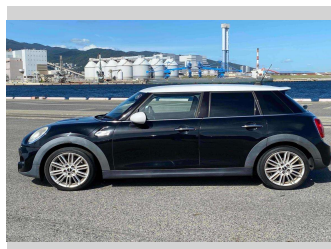

2015 BMW Mini COOPER S

Purchase Price **\$15,990**

Includes GST
Excludes on-road costs of \$550

Finance may be available on this vehicle. Ask one of our friendly staff for more information.

Gain peace of mind with Mechanical Breakdown Insurance. **Ask us how.**

- Top features**
- » Air Con
 - » Auto Lights
 - » CD Player
 - » Cruise Control
 - » ESC
 - » Paddle Shift
 - » Smart Key

Body Style
5 door, Hatchback

Odometer
82,381 km

Engine
2000 cc, Internal Combustion