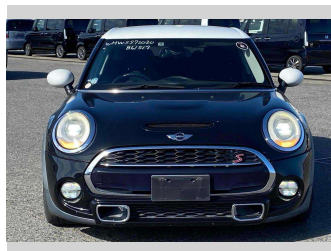

2015 BMW Mini COOPER S

Purchase Price **\$15,990**

Includes GST
Excludes on-road costs of \$550

Finance may be available on this vehicle. Ask one of our friendly staff for more information.

Gain peace of mind with Mechanical Breakdown Insurance. **Ask us how.**

- Top features**
- » Air Con
 - » Auto Lights
 - » CD Player
 - » Cruise Control
 - » ESC
 - » Paddle Shift
 - » Smart Key

Body Style
5 door, Hatchback

Odometer
82,381 km

Engine
2000 cc, Internal Combustion

Fuel Type
Petrol

Transmission
Automatic, Front Wheel

Wheels
-

VIN
WMWXS720202B61517

Interior
Black

Safety
-

Reg No.
-

Ext Colour
Black