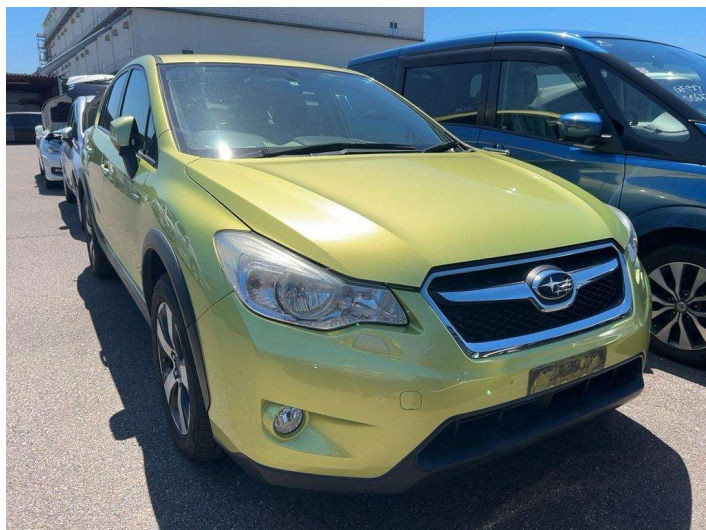

2013 Subaru XV HYBRID 2.0i-L 4WD

Purchase Price **\$14,990**

Includes GST
Excludes on-road costs of \$550

Finance may be available on this vehicle. Ask one of our friendly staff for more information.

Gain peace of mind with Mechanical Breakdown Insurance. **Ask us how.**

Top features

None Listed

Body Style
5 door, Station Wagon

Odometer
107,000 km

Engine
2000 cc, Hybrid

Fuel Type
Hybrid

Transmission
Automatic

Wheels
-

VIN
-

Interior
Charcoal

Safety
-

Reg No.
-

Ext Colour
Green

History
-

Seats
5 seats, Cloth

CO2 Emissions
-