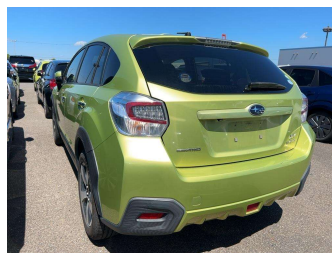

2013 Subaru XV HYBRID 2.0i-L 4WD

Purchase Price **\$14,990**

Includes GST
Excludes on-road costs of \$550

Finance may be available on this vehicle. Ask one of our friendly staff for more information.

Gain peace of mind with Mechanical Breakdown Insurance. **Ask us how.**

Top features

None Listed

Body Style
5 door, Station Wagon

Odometer
107,000 km

Engine
2000 cc, Hybrid

Fuel Type
Hybrid

Transmission
Automatic

Wheels
-

VIN
-

Interior
Charcoal

Safety
-

Reg No.
-

Ext Colour
Green

History
-

Seats
5 seats, Cloth

CO2 Emissions
-