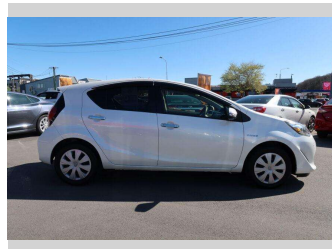

2018 Toyota Aqua S STYLE BL

Purchase Price

\$17,990

Includes GST
Excludes on-road costs of \$550

Finance may be available on this vehicle. Ask one of our friendly staff for more information.

Gain peace of mind with Mechanical Breakdown Insurance. **Ask us how.**

Body Style
5 door, Hatchback

Odometer
47,841 km

Engine
1500 cc

Fuel Type
Hybrid

Transmission
Automatic

Wheels
-

VIN
7AT0H65YX23784879

Interior
Black