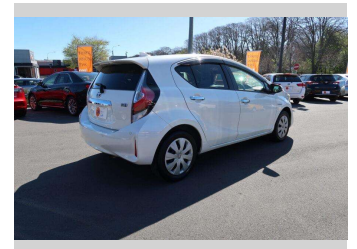

2018 Toyota Aqua S STYLE BL

Purchase Price

\$17,990

Includes GST
Excludes on-road costs of \$550

Finance may be available on this vehicle. Ask one of our friendly staff for more information.

Gain peace of mind with Mechanical Breakdown Insurance. **Ask us how.**

Body Style
5 door, Hatchback

Odometer
47,841 km

Engine
1500 cc

Fuel Type
Hybrid

Transmission
Automatic

Wheels
-

VIN
7AT0H65YX23784879

Interior
Black