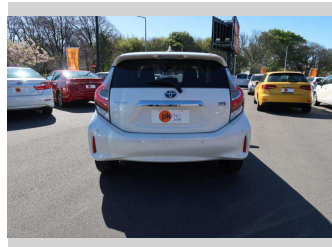

2018 Toyota Aqua S STYLE BL

Purchase Price

\$17,990

Includes GST
Excludes on-road costs of \$550

Finance may be available on this vehicle. Ask one of our friendly staff for more information.

Gain peace of mind with Mechanical Breakdown Insurance. **Ask us how.**

Body Style
5 door, Hatchback

Odometer
47,841 km

Engine
1500 cc

Fuel Type
Hybrid

Transmission
Automatic

Wheels
-

VIN
7AT0H65YX23784879

Interior
Black