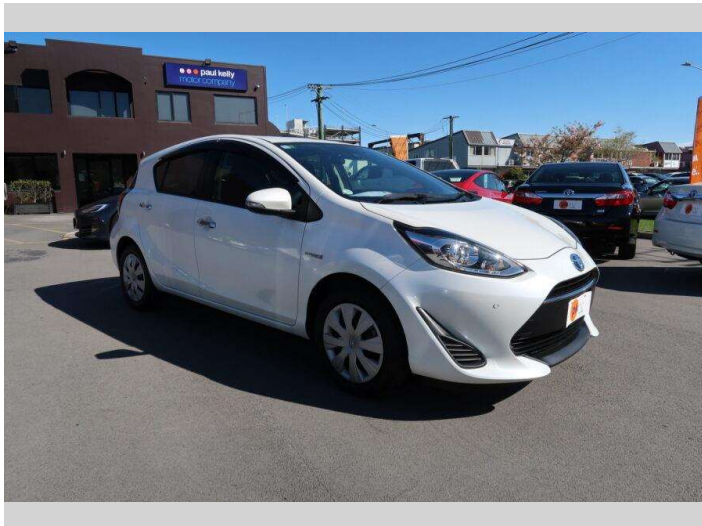

2018 Toyota Aqua S STYLE BL

Purchase Price

\$17,990

Includes GST
Excludes on-road costs of \$550

Finance may be available on this vehicle. Ask one of our friendly staff for more information.

Gain peace of mind with Mechanical Breakdown Insurance. **Ask us how.**

Body Style
5 door, Hatchback

Odometer
47,841 km

Engine
1500 cc

Fuel Type
Hybrid

Transmission
Automatic

Wheels
-

VIN
7AT0H65YX23784879

Interior
Black

Safety

Based on 2023 UCSR rating for 12-20 models

Reg No.

-

Ext Colour
White

History

-

Seats
5 seats, Cloth