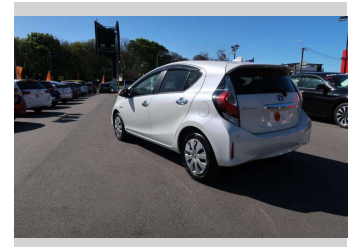

2018 Toyota Aqua S STYLE BL

Purchase Price

\$17,990

Includes GST
Excludes on-road costs of \$550

Finance may be available on this vehicle. Ask one of our friendly staff for more information.

Gain peace of mind with Mechanical Breakdown Insurance. **Ask us how.**

Body Style
5 door, Hatchback

Odometer
47,841 km

Engine
1500 cc

Fuel Type
Hybrid

Transmission
Automatic

Wheels
-

VIN
7AT0H65YX23784879

Interior
Black