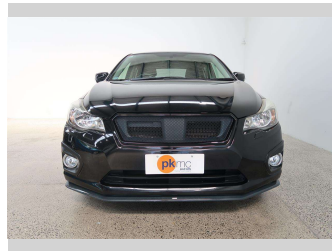

# 2013 Subaru Impreza 2.0I SPORT

**Purchase Price** **\$11,990**

Includes GST  
Excludes on-road costs of \$550

Finance may be available on this vehicle. Ask one of our friendly staff for more information.

Body Style  
**5 door, Hatchback**

Odometer  
**111,318 km**

Engine  
**2000 cc, Internal Combustion**

Fuel Type  
**Petrol**

Transmission  
**Automatic, Front Wheel**

Wheels  
-

VIN  
**7AT0GF09X24009172**

Interior  
**Black**

Safety

Based on 2024 UCSR rating for 12-16 models

Reg No.  
-

Ext Colour  
**Black**

History  
-

Seats  
**5 seats, Half Leather / Cloth**

CO2 Emissions  
★★★★☆  
**153 grams/km**