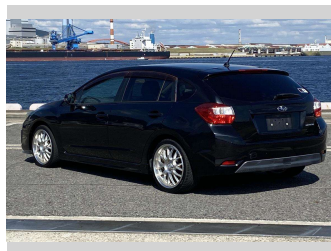

# 2013 Subaru Impreza Sport 2.0I-S

**Purchase Price** **\$11,990**

Includes GST  
Excludes on-road costs of \$550

Finance may be available on this vehicle. Ask one of our friendly staff for more information.

Odometer  
**111,318 km**

Engine  
**2000 cc, Internal Combustion**

Fuel Type  
**Petrol**

Transmission  
**Automatic, Front Wheel**

Wheels  
-

VIN  
-

Interior  
**Black**

Safety  
-