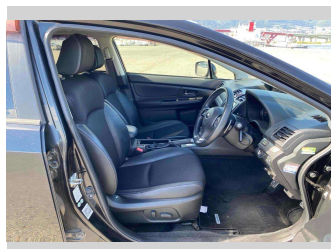

2013 Subaru Impreza Sport 2.0I-S

Purchase Price **$11,990**

Includes GST
Excludes on-road costs of $550

Finance may be available on this vehicle. Ask one of our friendly staff for more information.

Gain peace of mind with Mechanical Breakdown Insurance. **Ask us how.**

1. **Top features**
2. » Air Con
   - » Auto Lights
   - » CD Player
   - » Cruise Control
   - » ESC
   - » Smart Key

Body Style
5 door, Hatchback

Odometer
111,318 km

Engine
2000 cc, Internal Combustion

Fuel Type
Petrol

Transmission
Automatic, Front Wheel

Wheels
-

VIN
-

Interior
Black

Safety
-

Reg No.
-

Ext Colour
Black

History
-

Seats
5 seats

CO2 Emissions
-

Energy Economy
-

Stock ID: 4826

Paul Kelly Motor Company | Phone 03 377 8500 | Email 30@paulkelly.co.nz
30 Moorhouse Avenue, Addington, Christchurch 8011
www.paulkelly.co.nz