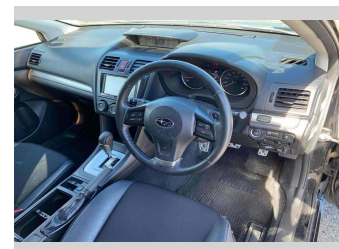

# 2013 Subaru Impreza Sport 2.0I-S

**Purchase Price** **\$11,990**

Includes GST  
Excludes on-road costs of \$550

Finance may be available on this vehicle. Ask one of our friendly staff for more information.

Gain peace of mind with Mechanical Breakdown Insurance. **Ask us how.**

- Top features**
- » Air Con
  - » Auto Lights
  - » CD Player
  - » Cruise Control
  - » ESC
  - » Smart Key

Body Style  
**5 door, Hatchback**

Odometer  
**111,318 km**

Engine  
**2000 cc, Internal Combustion**

Fuel Type  
**Petrol**

Transmission  
**Automatic, Front Wheel**

Wheels  
-

VIN  
-

Interior  
**Black**

Safety  
-