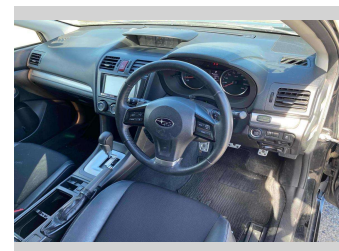

2013 Subaru Impreza Sport 2.0I-S

Purchase Price **$11,990**

Includes GST
Excludes on-road costs of $550

Finance may be available on this vehicle. Ask one of our friendly staff for more information.

Gain peace of mind with Mechanical Breakdown Insurance. **Ask us how.**

1. **Top features**
2. » Air Con
   - » Auto Lights
   - » CD Player
   - » Cruise Control
   - » ESC
   - » Smart Key

Body Style
5 door, Hatchback

Odometer
111,318 km

Engine
2000 cc, Internal Combustion

Fuel Type
Petrol

Transmission
Automatic, Front Wheel

Wheels
-

VIN
-

Interior
Black

Safety
-

Reg No.
-

Ext Colour
Black

History
-

Seats
5 seats

CO2 Emissions
-

Energy Economy
-

Stock ID: 4826

Paul Kelly Motor Company | Phone 03 377 8500 | Email 30@paulkelly.co.nz
30 Moorhouse Avenue, Addington, Christchurch 8011
www.paulkelly.co.nz