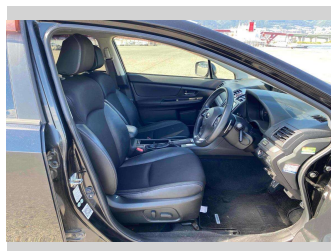

2013 Subaru Impreza Sport 2.0I-S

Purchase Price **$11,990**

Includes GST
Excludes on-road costs of $550

Finance may be available on this vehicle. Ask one of our friendly staff for more information.

Gain peace of mind with Mechanical Breakdown Insurance. **Ask us how.**

1. **Top features**
2. » Air Con
   - » Auto Lights
   - » CD Player
   - » Cruise Control
   - » ESC
   - » Smart Key

Body Style
5 door, Hatchback

Odometer
111,318 km

Engine
2000 cc, Internal Combustion

Fuel Type
Petrol

Transmission
Automatic, Front Wheel

Wheels
-

VIN
-

Interior
Black

Safety
-

Reg No.
-

Ext Colour
Black

History
-

Seats
5 seats

CO2 Emissions
-

Energy Economy
-

Stock ID: 4826

Paul Kelly Motor Company | Phone 03 377 8500 | Email 30@paulkelly.co.nz
30 Moorhouse Avenue, Addington, Christchurch 8011
www.paulkelly.co.nz