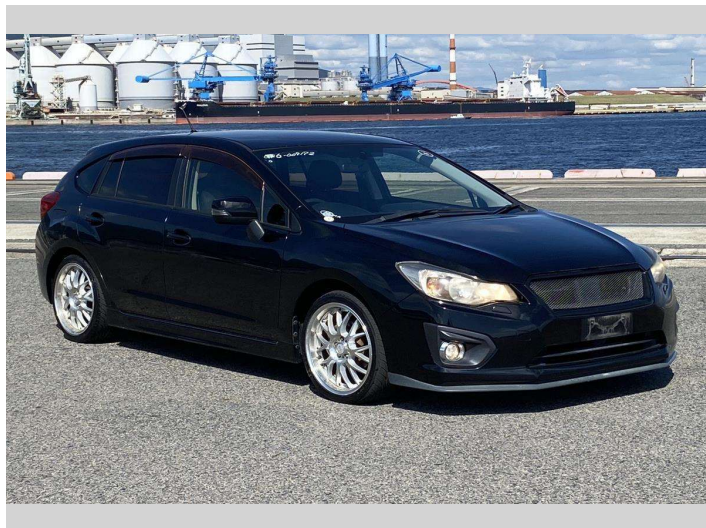

# 2013 Subaru Impreza Sport 2.0I-S

**Purchase Price** **\$11,990**

Includes GST  
Excludes on-road costs of \$550

Finance may be available on this vehicle. Ask one of our friendly staff for more information.

Gain peace of mind with Mechanical Breakdown Insurance. **Ask us how.**

- Top features**
- » Air Con
  - » Auto Lights
  - » CD Player
  - » Cruise Control
  - » ESC
  - » Smart Key

Body Style  
**5 door, Hatchback**

Odometer  
**111,318 km**

Engine  
**2000 cc, Internal Combustion**

Fuel Type  
**Petrol**

Transmission  
**Automatic, Front Wheel**

Wheels  
-

VIN  
-

Interior  
**Black**

Safety  
-