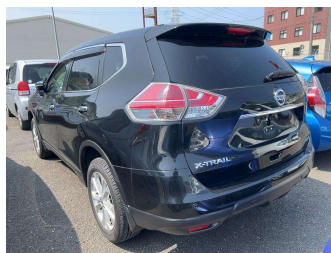

2015 Nissan X-TRAIL ST-L

Purchase Price **\$17,990**

Includes GST
Excludes on-road costs of \$550

Finance may be available on this vehicle. Ask one of our friendly staff for more information.

Gain peace of mind with Mechanical Breakdown Insurance. **Ask us how.**

Top features

None Listed

Body Style
5 door, SUV

Odometer
82,000 km

Engine
2000 cc, Internal Combustion

Fuel Type
Petrol

Transmission
Automatic

Wheels
-

VIN
-

Interior
Black

Safety
-

Reg No.
-

Ext Colour
Black

History
-

Seats
5 seats

CO2 Emissions
-