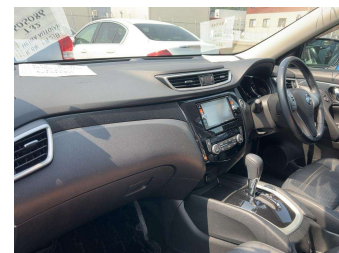

2015 Nissan X-TRAIL ST-L

Purchase Price **$17,990**

Includes GST
Excludes on-road costs of $550

Finance may be available on this vehicle. Ask one of our friendly staff for more information.

Gain peace of mind with Mechanical Breakdown Insurance. **Ask us how.**

Top features

None Listed

Body Style
5 door, SUV

Odometer
82,000 km

Engine
2000 cc, Internal Combustion

Fuel Type
Petrol

Transmission
Automatic

Wheels
-

VIN
-

Interior
Black

Safety
-

Reg No.
-

Ext Colour
Black

History
-

Seats
5 seats

CO2 Emissions
-

Energy Economy
-

Stock ID: 4630

Paul Kelly Motor Company - 4WD | Phone 03 365 9204 | Email 85@paulkelly.co.nz
85 Moorhouse Avenue, Addington, Christchurch 8011, New Zealand
www.paulkelly.co.nz