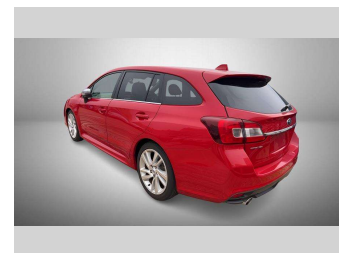

# 2014 Subaru Levorg 2.0GT 4WD

Purchase Price

**\$23,990**

Includes GST  
Excludes on-road costs of \$550

Finance may be available on this vehicle. Ask one of our friendly staff for more information.

Gain peace of mind with Mechanical Breakdown Insurance. **Ask us how.**

Body Style

**5 door, Hatchback**

Odometer

**25,387 km**

Engine

**2000 cc, Internal Combustion**

Fuel Type

**Petrol**

Transmission

**Automatic, All Wheel Drive**

Wheels

-

VIN

**7AT0GF22X24005024**

Interior

**Black, Cloth**