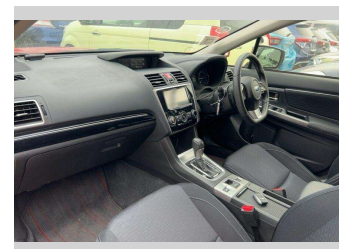

# 2014 Subaru Levorg 2.0GT 4WD

Purchase Price

**\$23,990**

Includes GST  
Excludes on-road costs of \$550

Finance may be available on this vehicle. Ask one of our friendly staff for more information.

Gain peace of mind with Mechanical Breakdown Insurance. **Ask us how.**

## Top features

- » 4 Wheel Drive
- » ABS Braking
- » ABS Braking w/ EBD
- » Air Bag x 7
- » Air Con
- » Air Conditioning
- » Alloy Wheels
- » Anti Lock Braking Syst...
- » Auto Lights
- » Body Kit (Factory)
- » Central Locking
- » Central Locking
- » Child seat anchor poin...
- » Climate Control
- » Cruise Control
- » Dual Zone Climate Cont...
- » Electric Mirrors
- » Electric Mirrors