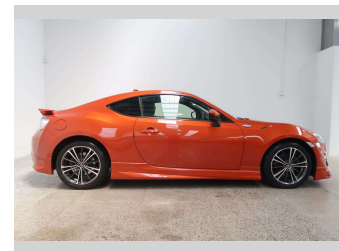

# 2014 Toyota 86 GT

**Purchase Price** **\$19,990**  
Includes GST, Registration & Licensing

Finance may be available on this vehicle. Ask one of our friendly staff for more information.

Gain peace of mind with Mechanical Breakdown Insurance. **Ask us how.**

Body Style  
**2 door, Coupe**

Odometer  
**127,860 km**

Engine  
**1998 cc, Internal Combustion**

Fuel Type  
**Petrol**

Transmission  
**Tiptronic, Rear Wheel**

Wheels  
-

VIN  
**7AT0H65RX23049187**

Interior  
**Black**

Safety

Based on 2024 VSRR rating

Reg No.  
**PTL104**

Ext Colour  
**Orange**

History  
-

Seats  
**4 seats, Half Leather / Cloth**

CO2 Emissions  
★★★★☆☆  
**206 grams/km**

Energy Economy  
★★★★☆☆