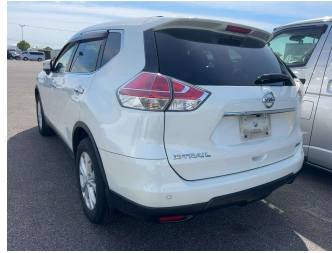

2014 Nissan X-TRAIL 20X 4WD 7 Seat

Purchase Price **\$17,990**

Includes GST
Excludes on-road costs of \$550

Finance may be available on this vehicle. Ask one of our friendly staff for more information.

Gain peace of mind with Mechanical Breakdown Insurance. **Ask us how.**

Top features

None Listed

Body Style
5 door, SUV / 4x4

Odometer
103,875 km

Engine
2000 cc, Internal Combustion

Fuel Type
Petrol

Transmission
Automatic

Wheels
-

VIN
-

Interior
Charcoal

Safety
-

Reg No.
-

Ext Colour
Pearl

History
-

Seats
7 seats

CO2 Emissions
-