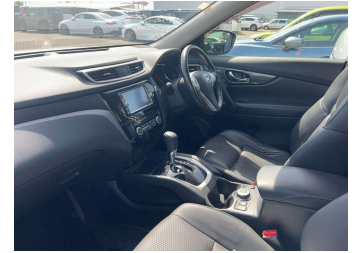

2014 Nissan X-TRAIL 20X 4WD 7 Seat

Purchase Price **\$17,990**

Includes GST
Excludes on-road costs of \$550

Finance may be available on this vehicle. Ask one of our friendly staff for more information.

Gain peace of mind with Mechanical Breakdown Insurance. **Ask us how.**

Top features

None Listed

Body Style
5 door, SUV / 4x4

Odometer
103,875 km

Engine
2000 cc, Internal Combustion

Fuel Type
Petrol

Transmission
Automatic

Wheels
-

VIN
-

Interior
Charcoal

Safety
-

Reg No.
-

Ext Colour
Pearl

History
-

Seats
7 seats

CO2 Emissions
-