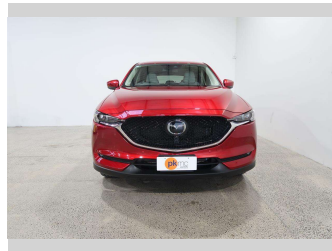

2018 Mazda CX-5 25S L PACK

Purchase Price

\$31,990

Includes GST
Excludes on-road costs of \$550

Finance may be available on this vehicle. Ask one of our friendly staff for more information.

Gain peace of mind with Mechanical Breakdown Insurance. **Ask us how.**

Top features

- » Air Bag x 6
- » Air Conditioning
- » Anti Lock Braking Syst...
- » Bluetooth
- » CD Player
- » Central Locking
- » Child seat anchor poin...
- » Cruise Control
- » Dual Zone Climate Cont...
- » Electric Mirrors (Retr...
- » Factory Alloy Wheels
- » Heated Seats
- » Leather Trim
- » Parking Sensors
- » Power Steer
- » Power Windows
- » Push Button Start
- » Radio

Body Style

5 door, SUV

Odometer

16,100 km

Engine

2500 cc

Fuel Type

Petrol

Seats

5 seats, Leather

CO2 Emissions

★★★★☆

168 grams/km

Energy Economy

★★☆☆☆

Annual fuel cost of \$2,820