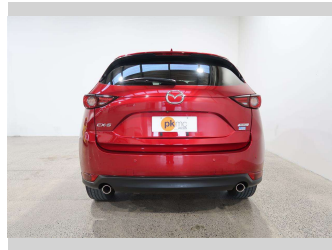

2018 Mazda CX-5 25S L PACK

Purchase Price

\$31,990

Includes GST
Excludes on-road costs of \$550

Finance may be available on this vehicle. Ask one of our friendly staff for more information.

Gain peace of mind with Mechanical Breakdown Insurance. **Ask us how.**

Top features

- » Air Bag x 6
- » Air Conditioning
- » Anti Lock Braking Syst...
- » Bluetooth
- » CD Player
- » Central Locking
- » Child seat anchor poin...
- » Cruise Control
- » Dual Zone Climate Cont...
- » Electric Mirrors (Retr...
- » Factory Alloy Wheels
- » Heated Seats
- » Leather Trim
- » Parking Sensors
- » Power Steer
- » Power Windows
- » Push Button Start
- » Radio

Body Style

5 door, SUV

Odometer

16,100 km

Engine

2500 cc

Fuel Type

Petrol

Seats

5 seats, Leather

CO2 Emissions

★★★★☆

168 grams/km

Energy Economy

★★☆☆☆

Annual fuel cost of \$2,820