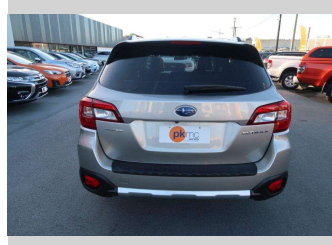

# 2015 Subaru Outback LIMITED 4W

**Purchase Price** **\$24,990**

Includes GST  
Excludes on-road costs of \$550

Finance may be available on this vehicle. Ask one of our friendly staff for more information.

Body Style  
**5 door, SUV**

Odometer  
**84,210 km**

Engine  
**2500 cc**

Fuel Type  
**Petrol**

Transmission  
**Automatic**

Wheels  
-

VIN  
**7AT0GF0BX24011429**

Interior  
-