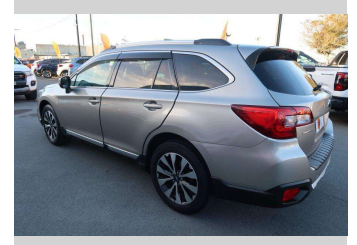

# 2015 Subaru Outback LIMITED 4W

**Purchase Price** **\$24,990**

Includes GST  
Excludes on-road costs of \$550

Finance may be available on this vehicle. Ask one of our friendly staff for more information.

Body Style  
**5 door, SUV**

Odometer  
**84,210 km**

Engine  
**2500 cc**

Fuel Type  
**Petrol**

Transmission  
**Automatic**

Wheels  
-

VIN  
**7AT0GF0BX24011429**

Interior  
-