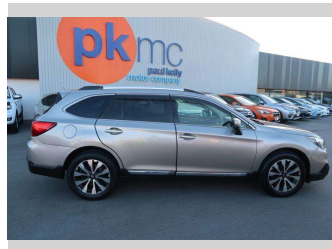

# 2015 Subaru Outback LIMITED 4W

**Purchase Price** **\$24,990**

Includes GST  
Excludes on-road costs of \$550

Finance may be available on this vehicle. Ask one of our friendly staff for more information.

Body Style  
**5 door, SUV**

Odometer  
**84,210 km**

Engine  
**2500 cc**

Fuel Type  
**Petrol**

Transmission  
**Automatic**

Wheels  
-

VIN  
**7AT0GF0BX24011429**

Interior  
-