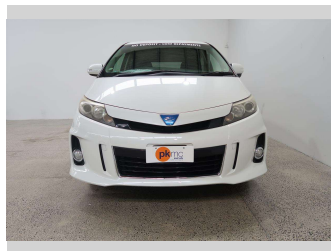

# 2013 Toyota Estima AERAS HYB

**Purchase Price** **\$22,990**

Includes GST  
Excludes on-road costs of \$550

Finance may be available on this vehicle. Ask one of our friendly staff for more information.

Body Style  
**5 door, Station Wagon**

Odometer  
**99,700 km**

Engine  
**2400 cc**

Fuel Type  
**Hybrid**

Transmission  
**Automatic, 4WD**

Wheels  
**Factory Alloys**

VIN  
**7AT0H61YX24072226**

Interior  
-

Safety  
  
Based on 2023 UCSR rating for 06-19 models

Reg No.  
-

Ext Colour  
**Pearl**

History  
-

Seats  
**7 seats**

CO2 Emissions  
**★★★★☆**  
**150 grams/km**

Energy Economy  
**★★★★☆☆**  
**Annual fuel cost of \$2,550**  
**6.5L per 100km**