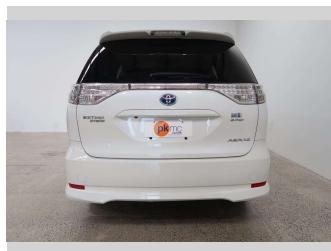

# 2013 Toyota Estima AERAS HYB

**Purchase Price** **\$22,990**

Includes GST  
Excludes on-road costs of \$550

Finance may be available on this vehicle. Ask one of our friendly staff for more information.

Body Style  
**5 door, Station Wagon**

Odometer  
**99,700 km**

Engine  
**2400 cc**

Fuel Type  
**Hybrid**

Transmission  
**Automatic, 4WD**

Wheels  
**Factory Alloys**

VIN  
**7AT0H61YX24072226**

Interior  
-

Safety  
  
Based on 2023 UCSR rating for 06-19 models

Reg No.  
-

Ext Colour  
**Pearl**

History  
-

Seats  
**7 seats**

CO2 Emissions  
**★★★★☆**  
**150 grams/km**

Energy Economy  
**★★★★☆☆**  
**Annual fuel cost of \$2,550**  
**6.5L per 100km**