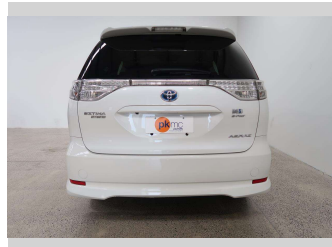

# 2013 Toyota Estima AERAS HYB

Purchase Price

**\$22,990**

Includes GST  
Excludes on-road costs of \$550

Finance may be available on this vehicle. Ask one of our friendly staff for more information.

Gain peace of mind with Mechanical Breakdown Insurance. **Ask us how.**

Body Style

**5 door, Station Wagon**

Odometer

**99,700 km**

Engine

**2400 cc**

Fuel Type

**Hybrid**