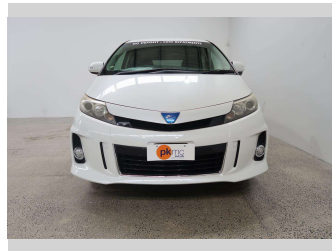

# 2013 Toyota Estima AERAS HYB

Purchase Price

**\$22,990**

Includes GST  
Excludes on-road costs of \$550

Finance may be available on this vehicle. Ask one of our friendly staff for more information.

Gain peace of mind with Mechanical Breakdown Insurance. **Ask us how.**

Body Style

**5 door, Station Wagon**

Odometer

**99,700 km**

Engine

**2400 cc**

Fuel Type

**Hybrid**