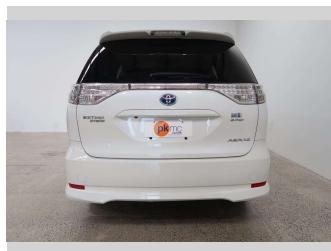

2013 Toyota Estima AERAS HYB

Purchase Price **\$25,990**

Includes GST
Excludes on-road costs of \$550

Finance may be available on this vehicle. Ask one of our friendly staff for more information.

Gain peace of mind with Mechanical Breakdown Insurance. **Ask us how.**

- Top features**
- » 4 Wheel Drive
 - » 7 Seater
 - » Air Conditioning
 - » Anti Lock Braking Syst...
 - » CD Player
 - » Central Locking
 - » Central Locking
 - » Child seat anchor poin...
 - » Climate Control
 - » Cruise Control
 - » Electric Mirrors (Retr...
 - » Face Lift Model
 - » Factory Alloy Wheels
 - » Fog Lights
 - » Power Steer
 - » Power Windows
 - » Radio
 - » Rear Wiper

Body Style
5 door, Station Wagon

Odometer
99,700 km

Engine
2400 cc

Fuel Type
Hybrid

Transmission
Automatic, 4WD

Wheels
Factory Alloys

VIN
7AT0H61YX24072226

Interior
-

Safety

Based on 2023 UCSR rating for 06-19 models

Reg No.
-

Ext Colour
Pearl

History
-

Seats
7 seats

CO2 Emissions
★★★★☆
150 grams/km

Energy Economy
★★★★☆☆
Annual fuel cost of \$2,550
6.5L per 100km