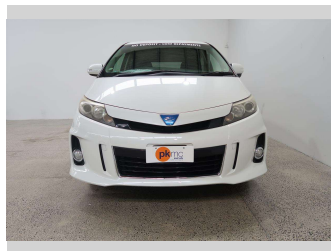

2013 Toyota Estima AERAS HYB

Purchase Price **\$25,990**

Includes GST
Excludes on-road costs of \$550

Finance may be available on this vehicle. Ask one of our friendly staff for more information.

Gain peace of mind with Mechanical Breakdown Insurance. **Ask us how.**

- Top features**
- » 4 Wheel Drive
 - » 7 Seater
 - » Air Conditioning
 - » Anti Lock Braking Syst...
 - » CD Player
 - » Central Locking
 - » Central Locking
 - » Child seat anchor poin...
 - » Climate Control
 - » Cruise Control
 - » Electric Mirrors (Retr...
 - » Face Lift Model
 - » Factory Alloy Wheels
 - » Fog Lights
 - » Power Steer
 - » Power Windows
 - » Radio
 - » Rear Wiper

Body Style
5 door, Station Wagon

Odometer
99,700 km

Engine
2400 cc

Fuel Type
Hybrid

Transmission
Automatic, 4WD

Wheels
Factory Alloys

VIN
7AT0H61YX24072226

Interior
-

Safety

Based on 2023 UCSR rating for 06-19 models

Reg No.
-

Ext Colour
Pearl

History
-

Seats
7 seats

CO2 Emissions
★★★★☆
150 grams/km

Energy Economy
★★★★☆☆
Annual fuel cost of \$2,550
6.5L per 100km