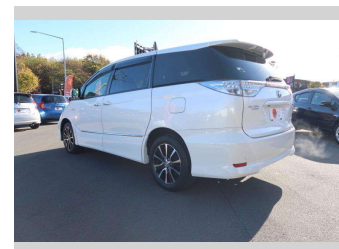

# 2013 Toyota Estima AERAS HYB

**Purchase Price** **\$25,990**  
Includes GST  
 Excludes on-road costs of \$550

Finance may be available on this vehicle. Ask one of our friendly staff for more information.

Body Style  
**5 door, Station Wagon**

Odometer  
**99,700 km**

Engine  
**2400 cc**

Fuel Type  
**Hybrid**

Transmission  
**Automatic, 4WD**

Wheels  
**Factory Alloys**

VIN  
**7AT0H61YX24072226**

Interior  
 -