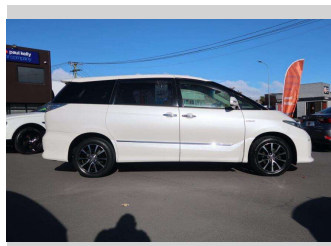

# 2013 Toyota Estima AERAS HYB

**Purchase Price** **\$25,990**  
Includes GST  
 Excludes on-road costs of \$550

Finance may be available on this vehicle. Ask one of our friendly staff for more information.

Body Style  
**5 door, Station Wagon**

Odometer  
**99,700 km**

Engine  
**2400 cc**

Fuel Type  
**Hybrid**

Transmission  
**Automatic, 4WD**

Wheels  
**Factory Alloys**

VIN  
**7AT0H61YX24072226**

Interior  
 -