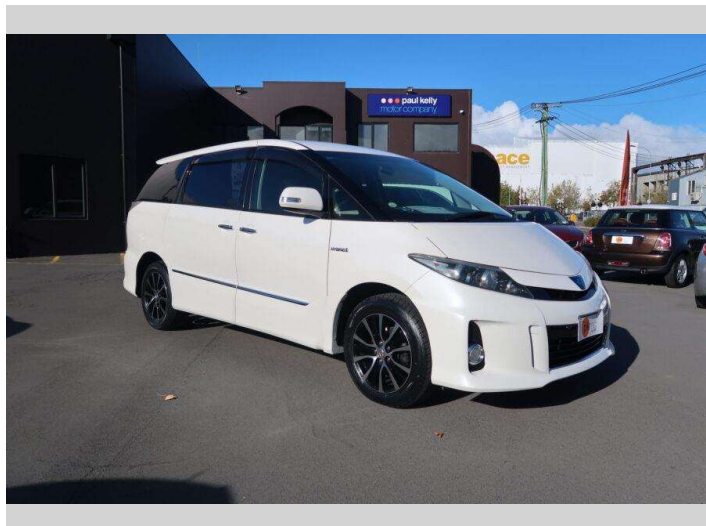

# 2013 Toyota Estima AERAS HYB

**Purchase Price** **\$25,990**  
Includes GST  
 Excludes on-road costs of \$550

Finance may be available on this vehicle. Ask one of our friendly staff for more information.

Body Style  
**5 door, Station Wagon**

Odometer  
**99,700 km**

Engine  
**2400 cc**

Fuel Type  
**Hybrid**

Transmission  
**Automatic, 4WD**

Wheels  
**Factory Alloys**

VIN  
**7AT0H61YX24072226**

Interior  
 -

Safety  
  
 Based on 2023 UCSR rating for 06-19 models

Reg No.  
 -

Ext Colour  
**Pearl**

History  
 -

Seats  
**7 seats**

CO2 Emissions  
**★★★★☆**  
**150 grams/km**

Energy Economy  
**★★★★☆☆**  
**Annual fuel cost of \$2,550**  
**6.5L per 100km**