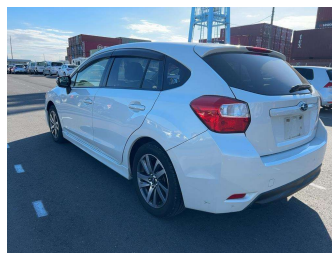

2016 Subaru Impreza 1.6I SPORT

Purchase Price **\$16,990**

Includes GST
Excludes on-road costs of \$550

Finance may be available on this vehicle. Ask one of our friendly staff for more information.

Gain peace of mind with Mechanical Breakdown Insurance. **Ask us how.**

Top features

None Listed

Body Style

-

Odometer

13,000 km

Engine

1600 cc