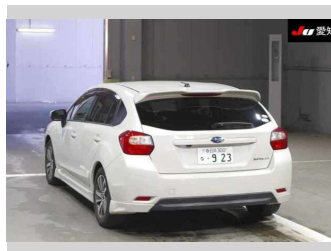

# 2014 Subaru Impreza 1.6I SPORT

**Purchase Price** **\$12,990**  
Includes GST  
 Excludes on-road costs of \$550

Finance may be available on this vehicle. Ask one of our friendly staff for more information.

Gain peace of mind with Mechanical Breakdown Insurance. **Ask us how.**

**Top features**  
 » ESC

Body Style  
**Hatchback**

Odometer  
**79,030 km**

Engine  
**1600 cc**

Fuel Type  
**Petrol**

Transmission  
**Automatic**