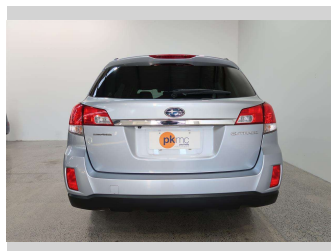

2012 Subaru LEGACY OUTBACK 2.5i Eyesight

Purchase Price **\$11,990**

Includes GST
Excludes on-road costs of \$550

Finance may be available on this vehicle. Ask one of our friendly staff for more information.

Body Style
Station Wagon

Odometer
125,516 km

Engine
2500 cc, Internal Combustion

Fuel Type
Petrol

Transmission
Automatic, 4WD

Wheels
-

VIN
7AT0GF16X24010218

Interior
Charcoal