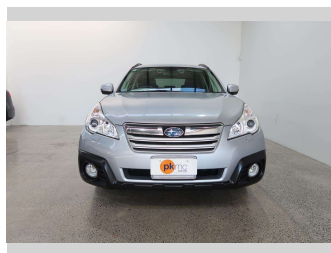

2012 Subaru LEGACY OUTBACK 2.5i Eyesight

Purchase Price **\$11,990**

Includes GST
Excludes on-road costs of \$550

Finance may be available on this vehicle. Ask one of our friendly staff for more information.

Body Style
Station Wagon

Odometer
125,516 km

Engine
2500 cc, Internal Combustion

Fuel Type
Petrol

Transmission
Automatic, 4WD

Wheels
-

VIN
7AT0GF16X24010218

Interior
Charcoal

Safety

Based on 2023 UCSR rating for 09-14 models

Reg No.
-

Ext Colour
Silver

History
Ex-Overseas

Seats
5 seats

CO2 Emissions
★ ★ ★ ★ ☆ ☆
190 grams/km

Energy Economy
★ ★ ☆ ☆ ☆ ☆