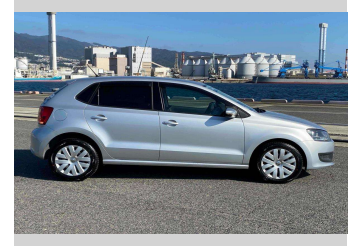

# 2014 Volkswagen Polo 1.2 TSI

Purchase Price

**\$13,990**

Includes GST  
Excludes on-road costs of \$550

Finance may be available on this vehicle. Ask one of our friendly staff for more information.

Gain peace of mind with Mechanical Breakdown Insurance. **Ask us how.**

## Top features

» ESC

Body Style

**5 door, Hatchback**

Odometer

**43,219 km**

Engine

**1200 cc, Internal Combustion**