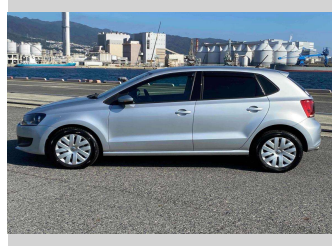

# 2014 Volkswagen Polo 1.2 TSI

Purchase Price

**\$13,990**

Includes GST  
Excludes on-road costs of \$550

Finance may be available on this vehicle. Ask one of our friendly staff for more information.

Gain peace of mind with Mechanical Breakdown Insurance. **Ask us how.**

## Top features

» ESC

Body Style

**5 door, Hatchback**

Odometer

**43,219 km**

Engine

**1200 cc, Internal Combustion**