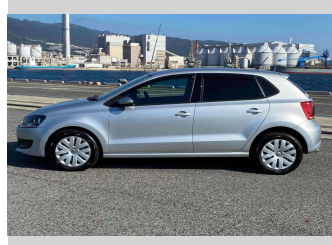

2014 Volkswagen Polo 1.2 TSI

Purchase Price

\$13,990

Includes GST
Excludes on-road costs of \$550

Finance may be available on this vehicle. Ask one of our friendly staff for more information.

Gain peace of mind with Mechanical Breakdown Insurance. **Ask us how.**

Top features

» ESC

Body Style

5 door, Hatchback

Odometer

43,219 km

Engine

1200 cc, Internal Combustion