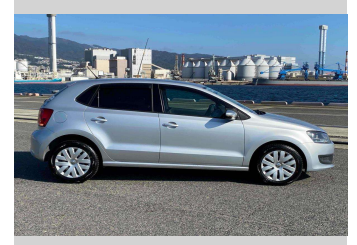

2014 Volkswagen Polo 1.2 TSI

Purchase Price

\$13,990

Includes GST
Excludes on-road costs of \$550

Finance may be available on this vehicle. Ask one of our friendly staff for more information.

Gain peace of mind with Mechanical Breakdown Insurance. **Ask us how.**

Top features

» ESC

Body Style

5 door, Hatchback

Odometer

43,219 km

Engine

1200 cc, Internal Combustion