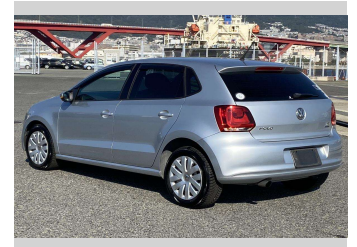

2014 Volkswagen Polo 1.2 TSI

Purchase Price

\$13,990

Includes GST
Excludes on-road costs of \$550

Finance may be available on this vehicle. Ask one of our friendly staff for more information.

Gain peace of mind with Mechanical Breakdown Insurance. **Ask us how.**

Top features

» ESC

Body Style

5 door, Hatchback

Odometer

43,219 km

Engine

1200 cc, Internal Combustion