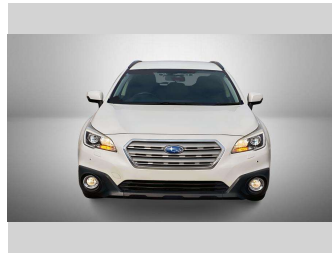

2015 Subaru LEGACY OUTBACK 2.5i Eyesight

Purchase Price

\$19,990

Includes GST
Excludes on-road costs of \$550

Finance may be available on this vehicle. Ask one of our friendly staff for more information.

Gain peace of mind with Mechanical Breakdown Insurance. **Ask us how.**

Top features

- » Air Con
- » Auto Lights
- » CD Player
- » ESC
- » Heated Seats
- » Paddle Shift
- » Smart Key

Body Style

5 door, Station Wagon

Odometer

76,590 km

Engine

2500 cc

Fuel Type

Petrol

Transmission

Automatic, 4WD

Wheels

-

VIN

7AT0GF16X24004382