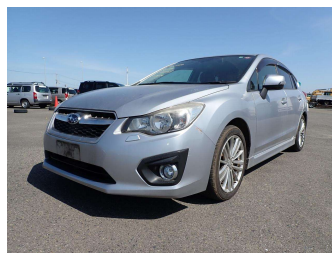

# 2013 Subaru Impreza 2.0I-S 4WD

**Purchase Price** **\$11,990**

Includes GST  
Excludes on-road costs of \$550

Finance may be available on this vehicle. Ask one of our friendly staff for more information.

Body Style  
**Hatchback**

Odometer  
**70,812 km**

Engine  
**2000 cc, Internal Combustion**

Fuel Type  
**Petrol**

Transmission  
**Automatic, All Wheel Drive**

Wheels  
-

VIN  
**7AT0GF09X24030665**

Interior  
**Charcoal, Cloth**