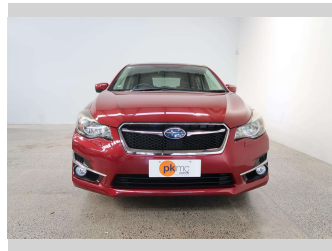

# 2014 Subaru Impreza 1.6I SPORT

**Purchase Price** **\$13,990**

Includes GST  
Excludes on-road costs of \$550

Finance may be available on this vehicle. Ask one of our friendly staff for more information.

Body Style  
**5 door, Hatchback**

Odometer  
**50,882 km**

Engine  
**1600 cc, Internal Combustion**

Fuel Type  
**Petrol**

Transmission  
**Automatic, Front Wheel**

Wheels  
-

VIN  
**7AT0GF09X24025667**

Interior  
**Black**