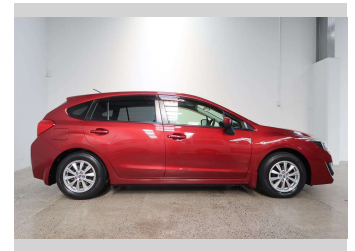

# 2014 Subaru Impreza 1.6I SPORT

**Purchase Price** **\$13,990**

Includes GST  
Excludes on-road costs of \$550

Finance may be available on this vehicle. Ask one of our friendly staff for more information.

Body Style  
**5 door, Hatchback**

Odometer  
**50,882 km**

Engine  
**1600 cc, Internal Combustion**

Fuel Type  
**Petrol**

Transmission  
**Automatic, Front Wheel**

Wheels  
-

VIN  
**7AT0GF09X24025667**

Interior  
**Black**