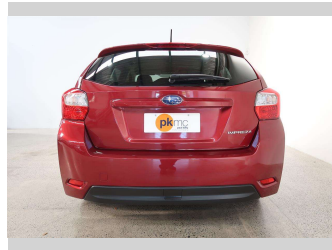

# 2014 Subaru Impreza 1.6I SPORT

**Purchase Price** **\$13,990**

Includes GST  
Excludes on-road costs of \$550

Finance may be available on this vehicle. Ask one of our friendly staff for more information.

Body Style  
**5 door, Hatchback**

Odometer  
**50,882 km**

Engine  
**1600 cc, Internal Combustion**

Fuel Type  
**Petrol**

Transmission  
**Automatic, Front Wheel**

Wheels  
-

VIN  
**7AT0GF09X24025667**

Interior  
**Black**

Safety

Based on 2024 UCSR rating for 12-16 models

Reg No.  
-

Ext Colour  
**venetian red**

History  
-

Seats  
**5 seats, Cloth**

CO2 Emissions  
**★★★★☆**  
**153 grams/km**

Energy Economy  
**★★★★☆☆**