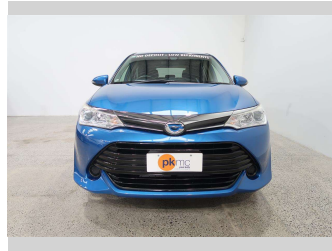

2015 Toyota Corolla G FIELDER

Purchase Price **\$16,990**
Includes GST
 Excludes on-road costs of \$550

Finance may be available on this vehicle. Ask one of our friendly staff for more information.

Gain peace of mind with Mechanical Breakdown Insurance. **Ask us how.**

Body Style
5 door, Station Wagon

Odometer
71,440 km

Engine
1500 cc

Fuel Type
Hybrid

Transmission
Automatic

Wheels
Custom Alloys

VIN
7AT0H607X23115402

Interior
 -

Safety

Based on 2023 VSRR rating

Reg No.

-

Ext Colour
Blue

History

-

Seats
5 seats, Suede