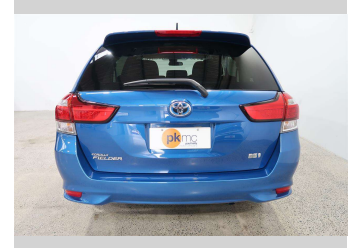

2015 Toyota Corolla G FIELDER

Purchase Price **\$16,990**
Includes GST
 Excludes on-road costs of \$550

Finance may be available on this vehicle. Ask one of our friendly staff for more information.

Gain peace of mind with Mechanical Breakdown Insurance. **Ask us how.**

Body Style
5 door, Station Wagon

Odometer
71,440 km

Engine
1500 cc

Fuel Type
Hybrid

Transmission
Automatic

Wheels
Custom Alloys

VIN
7AT0H607X23115402

Interior
 -

Safety

Based on 2023 VSRR rating

Reg No.

-

Ext Colour
Blue

History

-

Seats
5 seats, Suede