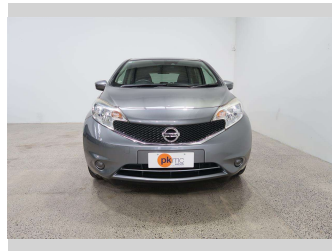

# 2014 Nissan Note X DIGS V S

Purchase Price

**\$11,990**

Includes GST  
Excludes on-road costs of \$550

Finance may be available on this vehicle. Ask one of our friendly staff for more information.

Gain peace of mind with Mechanical Breakdown Insurance. **Ask us how.**

Body Style

**5 door, Hatchback**

Odometer

**54,850 km**

Engine

**1200 cc**

Fuel Type

**Petrol**

Transmission

**Automatic**

Wheels

-

VIN

**7AT0DH79X24304072**

Interior

**Black**