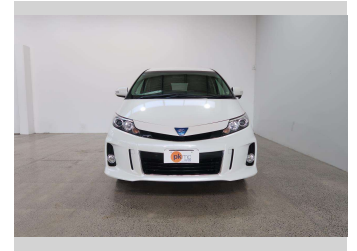

2014 Toyota Estima AERAS HYBR

Purchase Price

\$26,990

Includes GST
Excludes on-road costs of \$550

Finance may be available on this vehicle. Ask one of our friendly staff for more information.

Gain peace of mind with Mechanical Breakdown Insurance. **Ask us how.**

Body Style

5 door, Station Wagon

Odometer

96,210 km

Engine

2400 cc, Hybrid

Fuel Type

Petrol