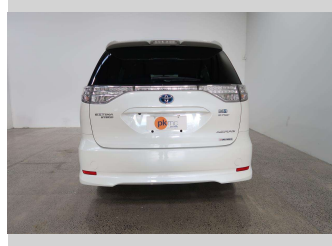

2014 Toyota Estima AERAS HYBR

Purchase Price

\$26,990

Includes GST
Excludes on-road costs of \$550

Finance may be available on this vehicle. Ask one of our friendly staff for more information.

Gain peace of mind with Mechanical Breakdown Insurance. **Ask us how.**

Top features

- » 16 Valve
- » 4 Wheel Drive
- » 7 Seater
- » Air Conditioning
- » Alloy Wheels
- » Anti Lock Braking Syst...
- » CD Player
- » Central Locking
- » Central Locking
- » Child seat anchor poin...
- » Climate Control
- » Cruise Control
- » Electric Mirrors (Retr...
- » Factory Alloy Wheels
- » Fog Lights
- » Power Steer
- » Power Windows
- » Radio

Body Style

5 door, Station Wagon

Odometer

96,210 km

Engine

2400 cc, Hybrid

Fuel Type

Petrol

Seats

7 seats, Cloth

CO2 Emissions

★★★★☆

150 grams/km

Energy Economy

★★★★☆☆

Annual fuel cost of \$2,550