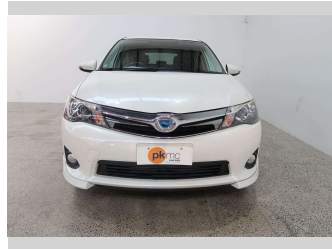

2014 Toyota Corolla FIELDER WX

Purchase Price **\$15,990**

Includes GST
Excludes on-road costs of \$550

Finance may be available on this vehicle. Ask one of our friendly staff for more information.

Gain peace of mind with Mechanical Breakdown Insurance. **Ask us how.**

Body Style
5 door, Station Wagon

Odometer
94,600 km

Engine
1500 cc

Fuel Type
Hybrid

Transmission
Automatic

Wheels
Factory Alloys

VIN
7AT0H607X23066738

Interior
-