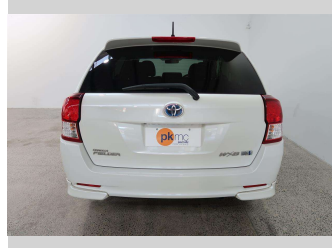

2014 Toyota Corolla FIELDER WX

Purchase Price **\$15,990**

Includes GST
Excludes on-road costs of \$550

Finance may be available on this vehicle. Ask one of our friendly staff for more information.

Gain peace of mind with Mechanical Breakdown Insurance. **Ask us how.**

Body Style
5 door, Station Wagon

Odometer
94,600 km

Engine
1500 cc

Fuel Type
Hybrid

Transmission
Automatic

Wheels
Factory Alloys

VIN
7AT0H607X23066738

Interior
-