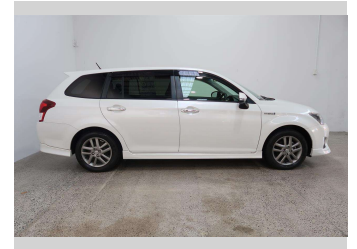

2014 Toyota Corolla FIELDER WX

Purchase Price **\$15,990**

Includes GST
Excludes on-road costs of \$550

Finance may be available on this vehicle. Ask one of our friendly staff for more information.

Gain peace of mind with Mechanical Breakdown Insurance. **Ask us how.**

Body Style
5 door, Station Wagon

Odometer
94,600 km

Engine
1500 cc

Fuel Type
Hybrid

Transmission
Automatic

Wheels
Factory Alloys

VIN
7AT0H607X23066738

Interior
-