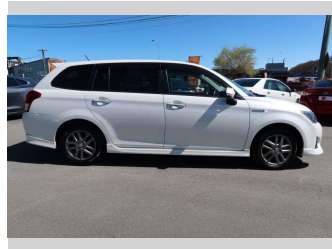

2014 Toyota Corolla FIELDER WX

Purchase Price

\$16,990

Includes GST
Excludes on-road costs of \$550

Finance may be available on this vehicle. Ask one of our friendly staff for more information.

Gain peace of mind with Mechanical Breakdown Insurance. **Ask us how.**

Body Style

5 door, Station Wagon

Odometer

94,600 km

Engine

1500 cc

Fuel Type

Hybrid