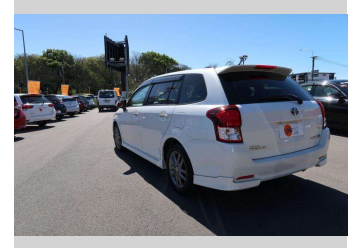

2014 Toyota Corolla FIELDER WX

Purchase Price

\$16,990

Includes GST
Excludes on-road costs of \$550

Finance may be available on this vehicle. Ask one of our friendly staff for more information.

Gain peace of mind with Mechanical Breakdown Insurance. **Ask us how.**

Body Style

5 door, Station Wagon

Odometer

94,600 km

Engine

1500 cc

Fuel Type

Hybrid