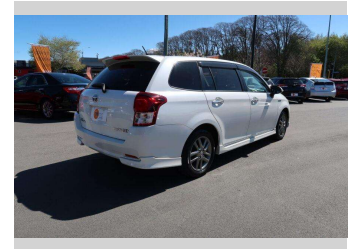

2014 Toyota Corolla FIELDER WX

Purchase Price

\$16,990

Includes GST
Excludes on-road costs of \$550

Finance may be available on this vehicle. Ask one of our friendly staff for more information.

Gain peace of mind with Mechanical Breakdown Insurance. **Ask us how.**

Body Style

5 door, Station Wagon

Odometer

94,600 km

Engine

1500 cc

Fuel Type

Hybrid