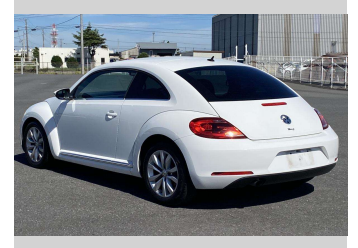

2013 Volkswagen Beetle Leather Package 1.2 TSI

Purchase Price

\$12,990

Includes GST
Excludes on-road costs of \$550

Finance may be available on this vehicle. Ask one of our friendly staff for more information.

Gain peace of mind with Mechanical Breakdown Insurance. **Ask us how.**

Top features

- » Air Con
- » CD Player
- » Cruise Control
- » ESC
- » Paddle Shift
- » Radio

Body Style

3 door, Hatchback

Odometer

95,971 km

Ext Colour

White

History

-

Seats

5 seats, Leather

CO2 Emissions

-