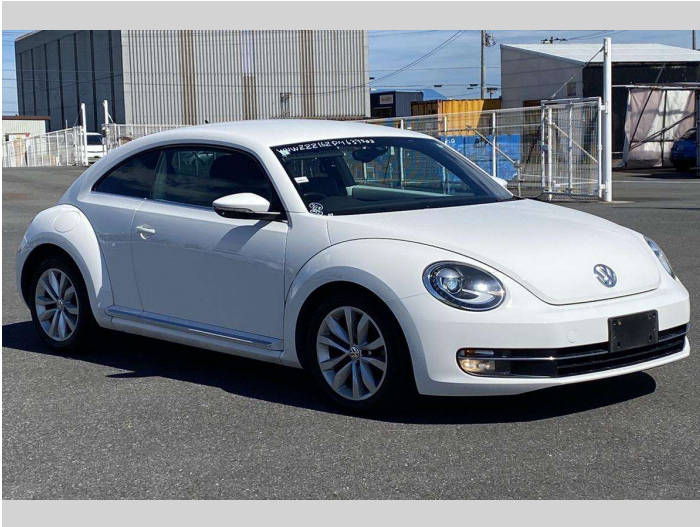

2013 Volkswagen Beetle Leather Package 1.2 TSI

Purchase Price

\$12,990

Includes GST
Excludes on-road costs of \$550

Finance may be available on this vehicle. Ask one of our friendly staff for more information.

Gain peace of mind with Mechanical Breakdown Insurance. **Ask us how.**

Top features

- » Air Con
- » CD Player
- » Cruise Control
- » ESC
- » Paddle Shift
- » Radio

Body Style

3 door, Hatchback

Odometer

95,971 km

Engine

1200 cc, Internal Combustion

Fuel Type

Petrol

Transmission

Automatic

Wheels

-

Ext Colour

White

History

-

Seats

5 seats, Leather

CO2 Emissions

-