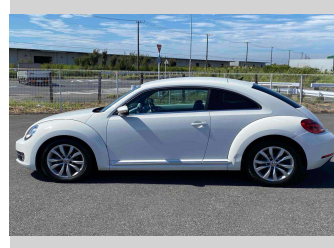

2013 Volkswagen Beetle Leather Package 1.2 TSI

Purchase Price

\$12,990

Includes GST
Excludes on-road costs of \$550

Finance may be available on this vehicle. Ask one of our friendly staff for more information.

Gain peace of mind with Mechanical Breakdown Insurance. **Ask us how.**

Top features

- » Air Con
- » CD Player
- » Cruise Control
- » ESC
- » Paddle Shift
- » Radio

Body Style

3 door, Hatchback

Odometer

95,971 km

Ext Colour

White

History

-

Seats

5 seats, Leather

CO2 Emissions

-