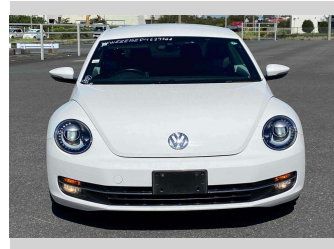

2013 Volkswagen Beetle Leather Package 1.2 TSI

Purchase Price

\$12,990

Includes GST
Excludes on-road costs of \$550

Finance may be available on this vehicle. Ask one of our friendly staff for more information.

Gain peace of mind with Mechanical Breakdown Insurance. **Ask us how.**

Top features

- » Air Con
- » CD Player
- » Cruise Control
- » ESC
- » Paddle Shift
- » Radio

Body Style

3 door, Hatchback

Odometer

95,971 km

Ext Colour

White

History

-

Seats

5 seats, Leather

CO2 Emissions

-