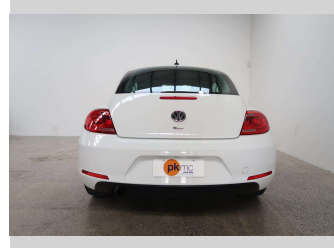

# 2013 Volkswagen Beetle Leather Package 1.2 TSI

**Purchase Price** **\$12,990**  
Includes GST  
 Excludes on-road costs of \$550

Finance may be available on this vehicle. Ask one of our friendly staff for more information.

Body Style  
**3 door, Hatchback**

Odometer  
**95,971 km**

Engine  
**1200 cc, Internal Combustion**

Fuel Type  
**Petrol**

Transmission  
**Automatic**

Wheels  
 -

VIN  
**WVWZZZ16ZDM639502**

Interior  
**Black**

Safety

Based on 2024 VSRR rating

Reg No.  
 -

Ext Colour  
**White**

History  
 -

Seats  
**4 seats, Leather**

CO2 Emissions  
**★★★★☆**  
**153 grams/km**

Energy Economy  
**★★★★☆☆**  
**Annual fuel cost of \$2,590**  
**6.6L per 100km**