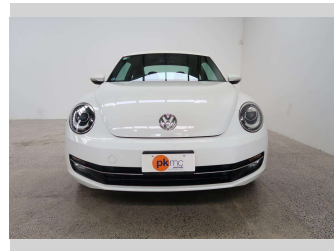

# 2013 Volkswagen Beetle Leather Package 1.2 TSI

**Purchase Price** **\$12,990**  
Includes GST  
 Excludes on-road costs of \$550

Finance may be available on this vehicle. Ask one of our friendly staff for more information.

Body Style  
**3 door, Hatchback**

Odometer  
**95,971 km**

Engine  
**1200 cc, Internal Combustion**

Fuel Type  
**Petrol**

Transmission  
**Automatic**

Wheels  
 -

VIN  
**WVWZZZ16ZDM639502**

Interior  
**Black**

Safety

Based on 2024 VSRR rating

Reg No.  
 -

Ext Colour  
**White**

History  
 -

Seats  
**4 seats, Leather**

CO2 Emissions  
**★★★★☆**  
**153 grams/km**

Energy Economy  
**★★★★☆☆**  
**Annual fuel cost of \$2,590**  
**6.6L per 100km**