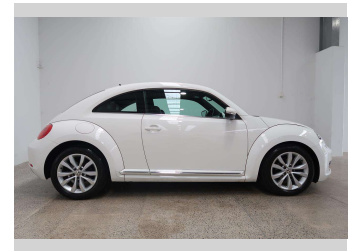

# 2013 Volkswagen Beetle Leather Package 1.2 TSI

**Purchase Price** **\$12,990**  
Includes GST  
 Excludes on-road costs of \$550

Finance may be available on this vehicle. Ask one of our friendly staff for more information.

Body Style  
**3 door, Hatchback**

Odometer  
**95,971 km**

Engine  
**1200 cc, Internal Combustion**

Fuel Type  
**Petrol**

Transmission  
**Automatic**

Wheels  
 -

VIN  
**WVWZZZ16ZDM639502**

Interior  
**Black**

Safety

Based on 2024 VSRR rating

Reg No.  
 -

Ext Colour  
**White**

History  
 -

Seats  
**4 seats, Leather**

CO2 Emissions  
**★★★★☆**  
**153 grams/km**

Energy Economy  
**★★★★☆☆**  
**Annual fuel cost of \$2,590**  
**6.6L per 100km**