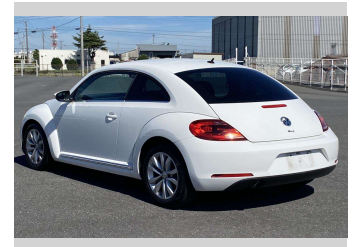

2013 Volkswagen Beetle Leather Package 1.2 TSI

Purchase Price **\$12,990**
Includes GST
 Excludes on-road costs of \$550

Finance may be available on this vehicle. Ask one of our friendly staff for more information.

Odometer
95,971 km

Engine
1200 cc, Internal Combustion

Fuel Type
Petrol

Transmission
Automatic

Wheels
 -

VIN
WVWZZZ16ZDM639502

Interior
Black

Safety
 -

Reg No.
 -

Ext Colour
White

History
 -

Seats
5 seats, Leather

CO2 Emissions
 -

Energy Economy
 -

VIN
 -

Interior
Black