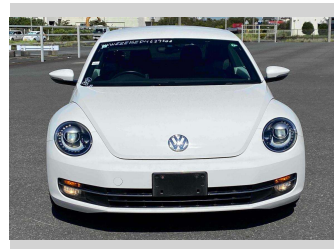

2013 Volkswagen Beetle Leather Package 1.2 TSI

Purchase Price **\$12,990**
Includes GST
 Excludes on-road costs of \$550

Finance may be available on this vehicle. Ask one of our friendly staff for more information.

Odometer
95,971 km

Engine
1200 cc, Internal Combustion

Fuel Type
Petrol

Transmission
Automatic

Wheels
 -

VIN
WVWZZZ16ZDM639502

Interior
Black

Safety
 -

Reg No.
 -

Ext Colour
White

History
 -

Seats
5 seats, Leather

CO2 Emissions
 -

Energy Economy
 -

VIN
 -

Interior
Black