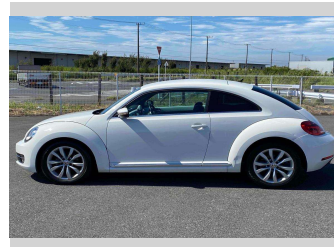

2013 Volkswagen Beetle Leather Package 1.2 TSI

Purchase Price **\$12,990**
Includes GST
 Excludes on-road costs of \$550

Finance may be available on this vehicle. Ask one of our friendly staff for more information.

Odometer
95,971 km

Engine
1200 cc, Internal Combustion

Fuel Type
Petrol

Transmission
Automatic

Wheels
 -

VIN
WVWZZZ16ZDM639502

Interior
Black

Safety
 -

Reg No.
 -

Ext Colour
White

History
 -

Seats
5 seats, Leather

CO2 Emissions
 -

Energy Economy
 -

VIN
 -

Interior
Black