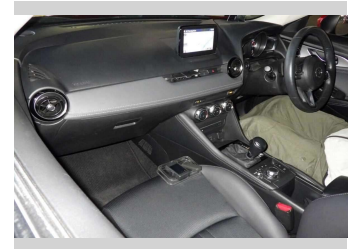

2019 Mazda CX-3 20S Proactive S Package

Purchase Price **$27,990**

Includes GST
Excludes on-road costs of $550

Finance may be available on this vehicle. Ask one of our friendly staff for more information.

Gain peace of mind with Mechanical Breakdown Insurance. **Ask us how.**

Top features

» ESC

Body Style
SUV

Odometer
41,717 km

Engine
2000 cc, Internal Combustion

Fuel Type
Petrol

Transmission
Automatic

Wheels
-

VIN
-

Interior
Black, Half Leather / Cloth

Safety
-

Reg No.
-

Ext Colour
Red

History
-

Seats
-

CO2 Emissions
-

Energy Economy
-

Stock ID: 5020

Paul Kelly Motor Company | Phone 03 377 8500 | Email 30@paulkelly.co.nz
30 Moorhouse Avenue, Addington, Christchurch 8011
www.paulkelly.co.nz