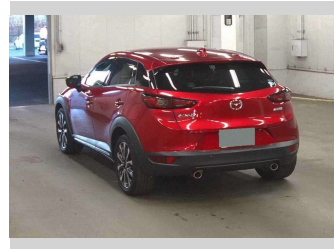

# 2019 Mazda CX-3 20S Proactive S Package

**Purchase Price** **\$27,990**

Includes GST  
Excludes on-road costs of \$550

Finance may be available on this vehicle. Ask one of our friendly staff for more information.

Gain peace of mind with Mechanical Breakdown Insurance. **Ask us how.**

**Top features**

» ESC

Body Style  
**SUV**

Odometer  
**41,717 km**

Engine  
**2000 cc, Internal Combustion**

Fuel Type  
**Petrol**

Transmission  
**Automatic**

Wheels  
-

VIN  
-

Interior  
**Black, Half Leather / Cloth**

Safety  
-

Reg No.  
-

Ext Colour  
**Red**

History  
-

Seats  
-