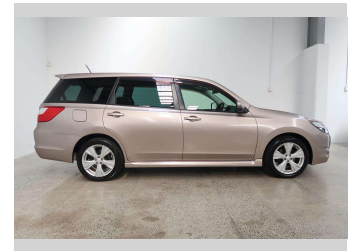

2014 Subaru Exiga 2.5I EYESIGHT 4WD

Purchase Price **\$11,990**

Includes GST
Excludes on-road costs of \$550

Finance may be available on this vehicle. Ask one of our friendly staff for more information.

Gain peace of mind with Mechanical Breakdown Insurance. **Ask us how.**

Body Style
5 door, Station Wagon

Odometer
88,543 km

Engine
2500 cc, Internal Combustion

Fuel Type
Petrol

Transmission
Automatic, All Wheel Drive

Wheels
-

VIN
7AT0GF1RX24011740

Interior
Black