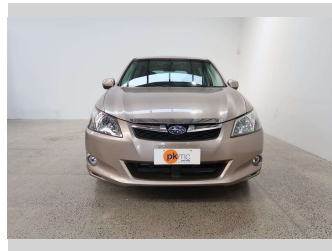

2014 Subaru Exiga 2.5I EYESIGHT 4WD

Purchase Price **\$11,990**

Includes GST
Excludes on-road costs of \$550

Finance may be available on this vehicle. Ask one of our friendly staff for more information.

Gain peace of mind with Mechanical Breakdown Insurance. **Ask us how.**

Body Style
5 door, Station Wagon

Odometer
88,543 km

Engine
2500 cc, Internal Combustion

Fuel Type
Petrol

Transmission
Automatic, All Wheel Drive

Wheels
-

VIN
7AT0GF1RX24011740

Interior
Black

Safety

Based on 2023 UCSR rating for 09-14 models

Reg No.
-

Ext Colour
Brown

History
-

Seats
7 seats, Fabric

CO2 Emissions
★★★★☆
195 grams/km

Energy Economy
★★★★☆☆