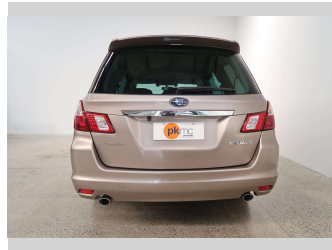

2014 Subaru Exiga 2.5I EYESIGHT 4WD

Purchase Price **\$11,990**

Includes GST
Excludes on-road costs of \$550

Finance may be available on this vehicle. Ask one of our friendly staff for more information.

Gain peace of mind with Mechanical Breakdown Insurance. **Ask us how.**

Body Style
5 door, Station Wagon

Odometer
88,543 km

Engine
2500 cc, Internal Combustion

Fuel Type
Petrol

Transmission
Automatic, All Wheel Drive

Wheels
-

VIN
7AT0GF1RX24011740

Interior
Black