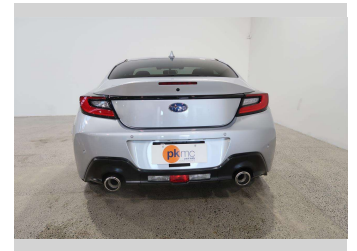

2023 Subaru BRZ S

Purchase Price **\$45,990**

Includes GST
Excludes on-road costs of \$550

Finance may be available on this vehicle. Ask one of our friendly staff for more information.

Gain peace of mind with Mechanical Breakdown Insurance. **Ask us how.**

Body Style
3 door, Coupe

Odometer
5,500 km

Engine
2400 cc, Internal Combustion

Fuel Type
Petrol

Transmission
Automatic, Rear Wheel

Wheels
Factory Alloys

VIN
7AT0GF1YX24014007

Interior
Black, Leather / Alcantara

Safety

Based on 2023 VSRR rating

Reg No.
-

Ext Colour
Silver

History
-

Seats
5 seats, Leather / Alcantara

CO2 Emissions
★★★★☆ ☆ ☆
198 grams/km

Energy Economy
★★★★☆ ☆ ☆ ☆ ☆
Annual fuel cost of \$3,330
8.5L per 100km