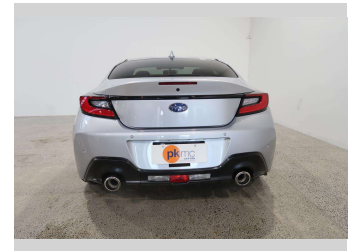

2023 Subaru BRZ S

Purchase Price **\$45,990**

Includes GST
Excludes on-road costs of \$550

Finance may be available on this vehicle. Ask one of our friendly staff for more information.

Gain peace of mind with Mechanical Breakdown Insurance. **Ask us how.**

Body Style
3 door, Coupe

Odometer
5,500 km

Engine
2400 cc, Internal Combustion

Fuel Type
Petrol

Transmission
Automatic, Rear Wheel

Wheels
Factory Alloys

VIN
7AT0GF1YX24014007

Interior
Black, Leather / Alcantara

Safety

Based on 2023 VSRR rating

Reg No.
-

Ext Colour
Silver

History
-

Seats
5 seats, Leather / Alcantara

CO2 Emissions
★★★★☆
198 grams/km

Energy Economy
★★★★☆☆
**Annual fuel cost of \$3,330
8.5L per 100km**