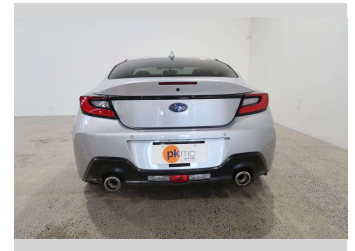

2023 Subaru BRZ S

Purchase Price

\$45,990

Includes GST
Excludes on-road costs of \$550

Finance may be available on this vehicle. Ask one of our friendly staff for more information.

Gain peace of mind with Mechanical Breakdown Insurance. **Ask us how.**

Body Style

3 door, Coupe

Odometer

5,500 km

Engine

2400 cc, Internal Combustion

Fuel Type

Petrol

Seats

5 seats, Leather / Alcantara

CO2 Emissions

★★★★☆

198 grams/km

Energy Economy

★★★★☆☆

Annual fuel cost of \$3,330