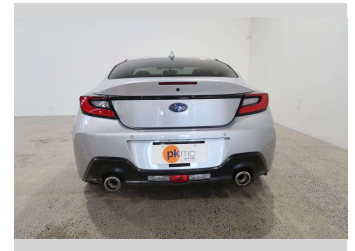

# 2023 Subaru BRZ S

Purchase Price

**\$45,990**

Includes GST  
Excludes on-road costs of \$550

Finance may be available on this vehicle. Ask one of our friendly staff for more information.

Gain peace of mind with Mechanical Breakdown Insurance. **Ask us how.**

Body Style

**3 door, Coupe**

Odometer

**5,500 km**

Engine

**2400 cc, Internal Combustion**

Fuel Type

**Petrol**

Transmission

**Automatic, Rear Wheel**

Wheels

**Factory Alloys**

VIN

**7AT0GF1YX24014007**

Interior

**Black, Leather / Alcantara**

Seats

**5 seats, Leather / Alcantara**

CO2 Emissions

★★★★☆

**198 grams/km**

Energy Economy

★★★★☆☆

**Annual fuel cost of \$3,330**