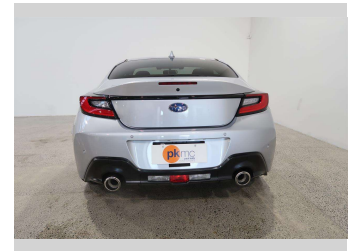

2023 Subaru BRZ S

Purchase Price **\$45,990**

Includes GST
Excludes on-road costs of \$550

Finance may be available on this vehicle. Ask one of our friendly staff for more information.

Gain peace of mind with Mechanical Breakdown Insurance. **Ask us how.**

Body Style
3 door, Coupe

Odometer
5,500 km

Engine
2400 cc, Internal Combustion

Fuel Type
Petrol

Transmission
Automatic, Rear Wheel

Wheels
Factory Alloys

VIN
7AT0GF1YX24014007

Interior
Black, Leather / Alcantara

Safety

Based on 2023 VSRR rating

Reg No.
-

Ext Colour
Silver

History
-

Seats
5 seats, Leather / Alcantara

CO2 Emissions
★★★★☆
198 grams/km

Energy Economy
★★★★☆☆
**Annual fuel cost of \$3,330
8.5L per 100km**