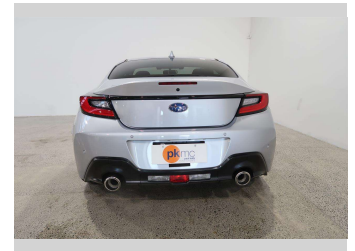

2023 Subaru BRZ S

Purchase Price **\$47,990**

Includes GST
Excludes on-road costs of \$550

Finance may be available on this vehicle. Ask one of our friendly staff for more information.

Gain peace of mind with Mechanical Breakdown Insurance. **Ask us how.**

Body Style
3 door, Coupe

Odometer
5,500 km

Engine
2400 cc, Internal Combustion

Fuel Type
Petrol

Transmission
Automatic, Rear Wheel

Wheels
Factory Alloys

VIN
7AT0GF1YX24014007

Interior
Black, Leather / Alcantara

Safety

Based on 2023 VSRR rating

Reg No.
-

Ext Colour
Silver

History
-

Seats
5 seats, Leather / Alcantara

CO2 Emissions
★★★★☆ ☆ ☆
198 grams/km

Energy Economy
★★★★☆ ☆ ☆ ☆ ☆
Annual fuel cost of \$3,330
8.5L per 100km