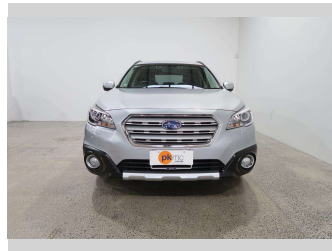

2014 Subaru Outback LIMITED 4W

Purchase Price **\$23,990**

Includes GST
Excludes on-road costs of \$550

Finance may be available on this vehicle. Ask one of our friendly staff for more information.

Gain peace of mind with Mechanical Breakdown Insurance. **Ask us how.**

Body Style
5 door, SUV

Odometer
61,380 km

Engine
2500 cc, Internal Combustion

Fuel Type
Petrol

Transmission
Automatic, All Wheel Drive

Wheels
Factory Alloys

VIN
7AT0GF16X24004432

Interior
Black

Safety

Based on 2023 VSRR rating

Reg No.
-

Ext Colour
Silver

History
-

Seats
5 seats, Leather

CO2 Emissions
★★★★☆
179 grams/km

Energy Economy
★★☆☆☆☆
Annual fuel cost of \$2,980
7.6L per 100km