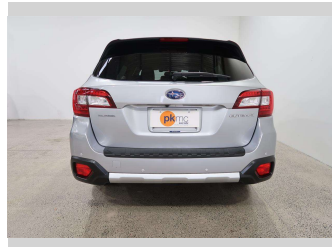

2014 Subaru Outback LIMITED 4W

Purchase Price **\$23,990**

Includes GST
Excludes on-road costs of \$550

Finance may be available on this vehicle. Ask one of our friendly staff for more information.

Gain peace of mind with Mechanical Breakdown Insurance. **Ask us how.**

Body Style
5 door, SUV

Odometer
61,380 km

Engine
2500 cc, Internal Combustion

Fuel Type
Petrol

Transmission
Automatic, All Wheel Drive

Wheels
Factory Alloys

VIN
7AT0GF16X24004432

Interior
Black

Safety

Based on 2023 VSRR rating

Reg No.
-

Ext Colour
Silver

History
-

Seats
5 seats, Leather

CO2 Emissions
★★★★☆
179 grams/km

Energy Economy
★★☆☆☆☆
Annual fuel cost of \$2,980
7.6L per 100km