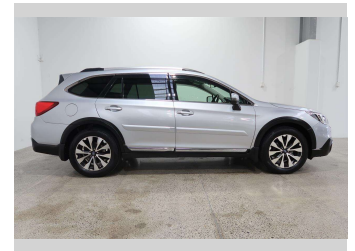

2014 Subaru Outback LIMITED 4W

Purchase Price **\$23,990**

Includes GST
Excludes on-road costs of \$550

Finance may be available on this vehicle. Ask one of our friendly staff for more information.

Gain peace of mind with Mechanical Breakdown Insurance. **Ask us how.**

Body Style
5 door, SUV

Odometer
61,380 km

Engine
2500 cc, Internal Combustion

Fuel Type
Petrol

Transmission
Automatic, All Wheel Drive

Wheels
Factory Alloys

VIN
7AT0GF16X24004432

Interior
Black

Safety

Based on 2023 VSRR rating

Reg No.
-

Ext Colour
Silver

History
-

Seats
5 seats, Leather

CO2 Emissions
★★★★☆
179 grams/km

Energy Economy
★★☆☆☆☆
Annual fuel cost of \$2,980
7.6L per 100km