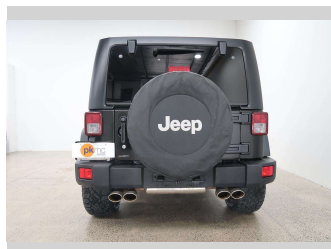

2014 Jeep Wrangler Unlimited Sport

Purchase Price **\$37,990**

Includes GST
Excludes on-road costs of \$550

Finance may be available on this vehicle. Ask one of our friendly staff for more information.

Gain peace of mind with Mechanical Breakdown Insurance. **Ask us how.**

Body Style
5 door, SUV / 4x4

Odometer
110,510 km

Engine
3600 cc, Internal Combustion

Fuel Type
Petrol

Transmission
Automatic, 4WD

Wheels
-

VIN
1C4HJWKG1EL270907

Interior
Black