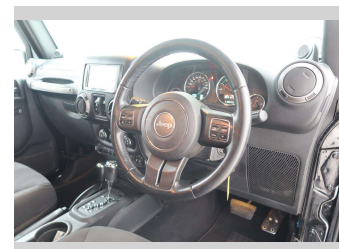

2014 Jeep Wrangler Unlimited Sport

Purchase Price **\$37,990**

Includes GST
Excludes on-road costs of \$550

Finance may be available on this vehicle. Ask one of our friendly staff for more information.

Gain peace of mind with Mechanical Breakdown Insurance. **Ask us how.**

- Top features**
- » 4 Wheel Drive
 - » ABS Braking
 - » Air Bag x 4
 - » Air Conditioning
 - » Alloy Wheels
 - » Bluetooth
 - » CD Player
 - » Central Locking
 - » Central Locking
 - » Child seat anchor poin...
 - » Climate Control
 - » Cruise Control
 - » Electric Mirrors (Retr...
 - » Power Steer
 - » Power Windows
 - » Radio
 - » Remote Lock
 - » Reversing Camera

Body Style
5 door, SUV / 4x4

Odometer
110,510 km

Engine
3600 cc, Internal Combustion

Fuel Type
Petrol

Transmission
Automatic, 4WD

Wheels
-

VIN
1C4HJWKG1EL270907

Interior
Black

Safety

Based on 2024 UCSR rating for 07-18 models

Reg No.
-

Ext Colour
Black

History
-

Seats
5 seats, Cloth

CO2 Emissions
☆☆☆☆☆☆
304 grams/km

Energy Economy
☆☆☆☆☆☆