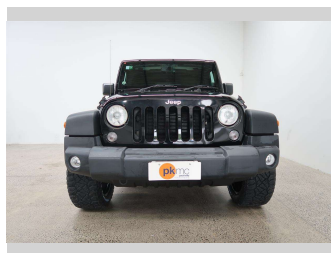

2014 Jeep Wrangler Unlimited Sport

Purchase Price **\$37,990**

Includes GST
Excludes on-road costs of \$550

Finance may be available on this vehicle. Ask one of our friendly staff for more information.

Gain peace of mind with Mechanical Breakdown Insurance. **Ask us how.**

Body Style
5 door, SUV / 4x4

Odometer
110,510 km

Engine
3600 cc, Internal Combustion

Fuel Type
Petrol

Transmission
Automatic, 4WD

Wheels
-

VIN
1C4HJWKG1EL270907

Interior
Black