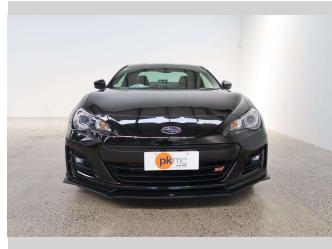

# 2018 Subaru BRZ STI SPORT

**Purchase Price** **\$33,990**

Includes GST  
Excludes on-road costs of \$550

Finance may be available on this vehicle. Ask one of our friendly staff for more information.

Gain peace of mind with Mechanical Breakdown Insurance. **Ask us how.**

Body Style  
**2 door, Coupe**

Odometer  
**67,143 km**

Engine  
**2000 cc, Internal Combustion**

Fuel Type  
**Petrol**

Transmission  
**Automatic, Rear Wheel**

Wheels  
-

VIN  
**7AT0GF1YX24029645**

Interior  
**Black**

Safety

Based on 2024 UCSR rating for 12-21 models

Reg No.  
-

Ext Colour  
**Black**

History  
-

Seats  
**4 seats, Leather / Alcantara**

CO2 Emissions  
**★ ★ ★ ☆ ☆ ☆**  
**216 grams/km**

Energy Economy  
**★ ☆ ☆ ☆ ☆ ☆**  
**Annual fuel cost of \$3,650**  
**9.3L per 100km**