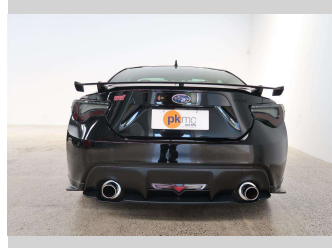

# 2018 Subaru BRZ STI SPORT

**Purchase Price** **\$33,990**

Includes GST  
Excludes on-road costs of \$550

Finance may be available on this vehicle. Ask one of our friendly staff for more information.

Gain peace of mind with Mechanical Breakdown Insurance. **Ask us how.**

Body Style  
**2 door, Coupe**

Odometer  
**67,143 km**

Engine  
**2000 cc, Internal Combustion**

Fuel Type  
**Petrol**

Transmission  
**Automatic, Rear Wheel**

Wheels  
-

VIN  
**7AT0GF1YX24029645**

Interior  
**Black**

Safety

Based on 2024 UCSR rating for 12-21 models

Reg No.  
-

Ext Colour  
**Black**

History  
-

Seats  
**4 seats, Leather / Alcantara**

CO2 Emissions  
**★ ★ ★ ☆ ☆ ☆**  
**216 grams/km**

Energy Economy  
**★ ☆ ☆ ☆ ☆ ☆**  
**Annual fuel cost of \$3,650**  
**9.3L per 100km**