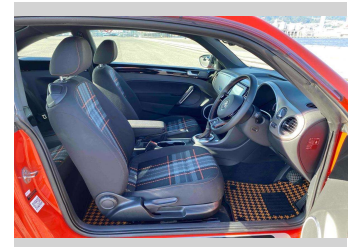

2016 Volkswagen Beetle Club

Purchase Price **$17,990**

Includes GST
Excludes on-road costs of $550

Finance may be available on this vehicle. Ask one of our friendly staff for more information.

Gain peace of mind with Mechanical Breakdown Insurance. **Ask us how.**

1. **Top features**
2. » Auto Lights
   - » CD Player
   - » ESC
   - » Smart Key

Body Style
3 door, Hatchback

Odometer
78,302 km

Engine
1200 cc

Fuel Type
Petrol

Transmission
Automatic

Wheels
-

VIN
WVWZZZ16ZGM611074

Interior
Grey

Safety
-

Reg No.

-

Ext Colour
Orange

History

-

Seats
4 seats, Cloth

CO2 Emissions

-

Energy Economy

-

Stock ID: 4831

Paul Kelly Motor Company | Phone 03 377 8500 | Email 30@paulkelly.co.nz
30 Moorhouse Avenue, Addington, Christchurch 8011
www.paulkelly.co.nz