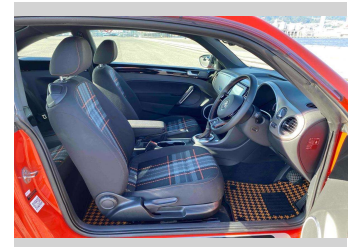

2016 Volkswagen Beetle Club

Purchase Price

$17,990

Includes GST
Excludes on-road costs of $550

Finance may be available on this vehicle. Ask one of our friendly staff for more information.

Gain peace of mind with Mechanical Breakdown Insurance. **Ask us how.**

Top features

- » Auto Lights
- » CD Player
- » ESC
- » Smart Key

Body Style

3 door, Hatchback

Odometer

78,302 km

Engine

1200 cc

Fuel Type

Petrol

Transmission

Automatic

Wheels

-

VIN

WVWZZZ16ZGM611074

Interior

Grey

Safety

-

Reg No.

-

Ext Colour

Orange

History

-

Seats

4 seats, Cloth

CO2 Emissions

-

Energy Economy

-

Stock ID: 4831

Paul Kelly Motor Company | Phone 03 377 8500 | Email 30@paulkelly.co.nz
30 Moorhouse Avenue, Addington, Christchurch 8011
www.paulkelly.co.nz